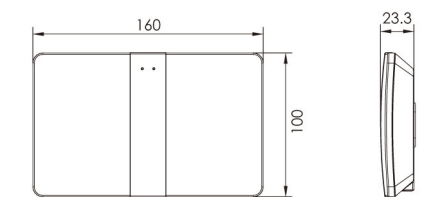

Product Views

(unit : mm)

Installation