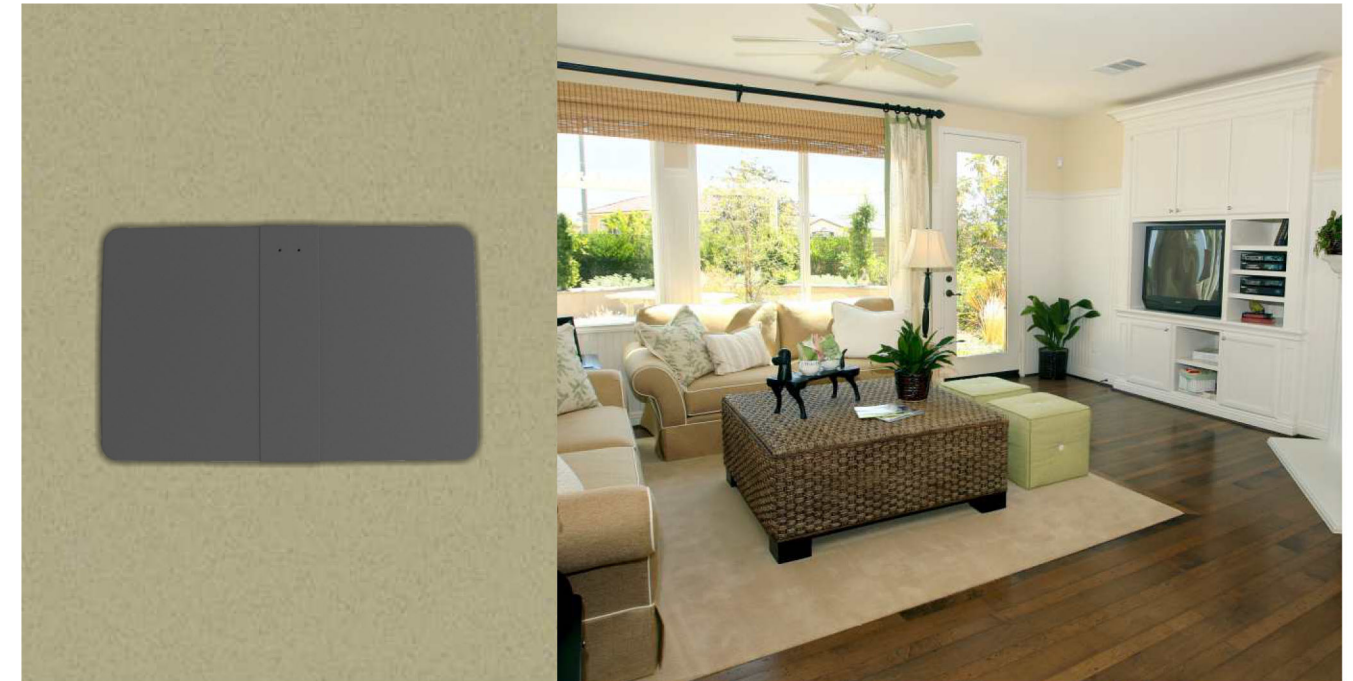

Model : ON-M260 series WiFi box series

Forward calls to your mobile with Skybox

With SkyBox you can always stay connected to your home from anywhere in the world, even when you are not at home. SkyBox is completely compatible to all Rongtel old and new VDP solutions.

Specification

Material	ABS plastic
Color	Black
Compatibility	iOS, Android smart phone, tablet
Working temp.	-10°C ~ 50°C
Working voltage	DC 12V/15V/18V
Working current	380mA
Dimension	160(W)x100(H)x23.3(D) mm
Installation	Surface mounted
System	4 wires/ 2 wires/ Cat5/ 4+2