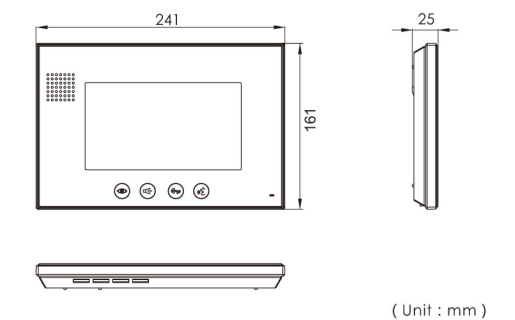

Product Views