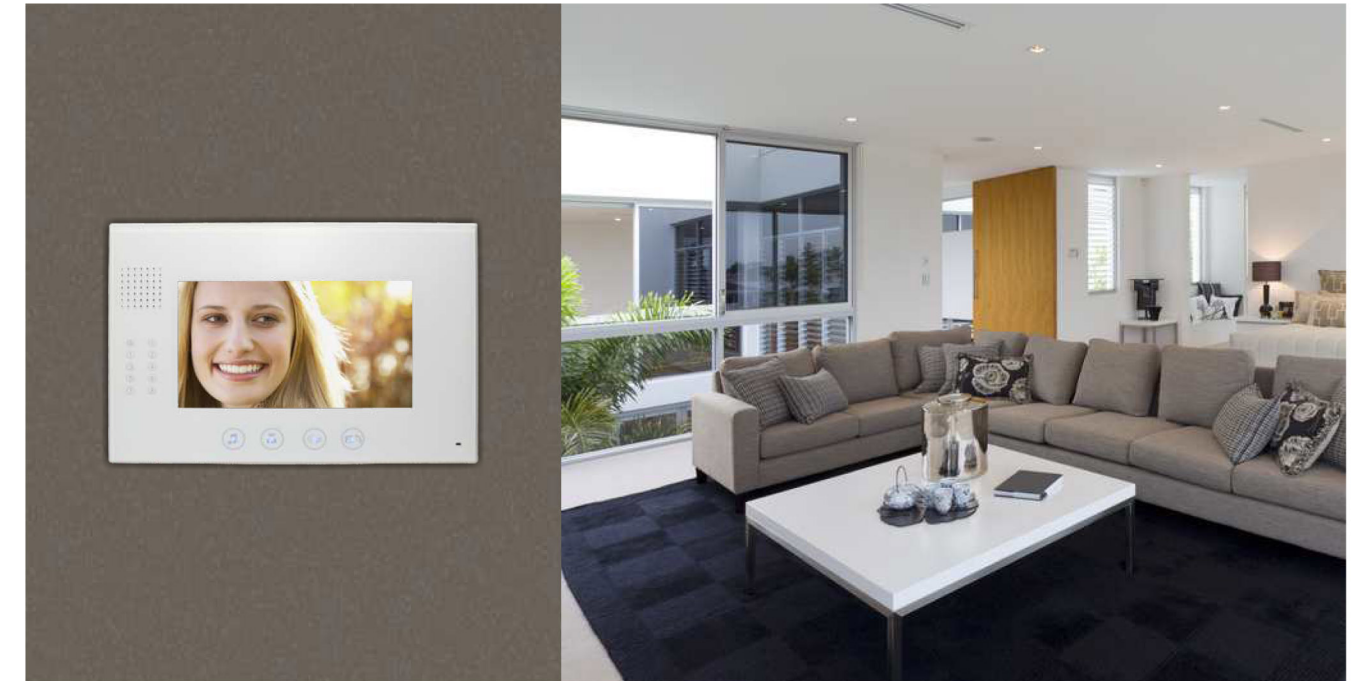

**Model : ON-M560 series indoor monitor series**  
**(touch button at bottom)**

**Model : ON-M570 series indoor monitor series**  
**(touch button at right side)**

### 7 inch HD indoor monitor

- ▶ High resolution TFT-LCD screen
- ▶ Surface mounted
- ▶ Acrylic panel
- ▶ Backlit touch buttons