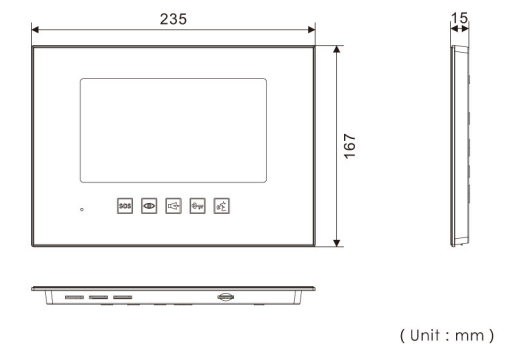

Product Views