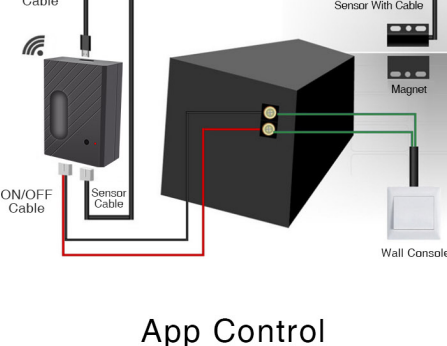

Model : ON-CK400A

WiFi smart garage door opener

Google Home

5V/2A
USB Adapter

Note: * The power adapter & micro-usb cable are not included.

App Control

Smart Garage door opener, fingers click screen to open garage easily.

Alexa Supported

While driving, no need remote controller, voice control for safer driving

You can share the garage door settings with your family

1. When nobody is at home, remotely open the garage door for family.
2. Family go into house easily.

Product Specifications

Technical Parameter

Input Voltage:	DC5V 2A
WiFi Standard:	802.11 b/g/n
Magnetic distance:	10mm
Working Temperature:	-10°C~+50°C
Working Humidity:	85%RH

Product Exhibition

Kit Series