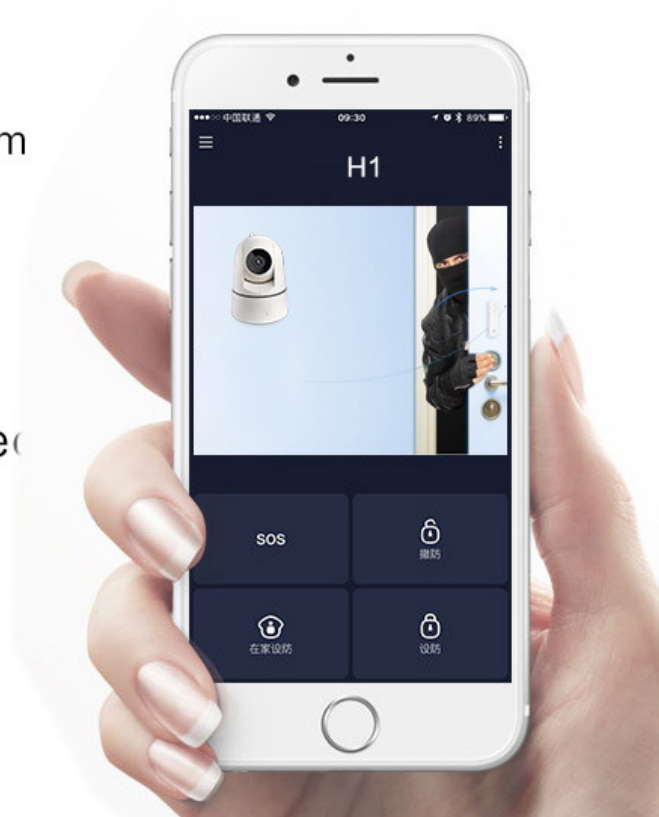

Appliance control, peace of mind

Work with max 24 smart socket, easy to control your appliance.

Support Alexa, Tmall Wizard, google Assistant.

make your home safer

24 accessories and 8 remote controls can be added

Work with all TUYA smart products.

TUYA SMART APP, the product is more stable and powerful.
More compatible and more interactive!

You can get alarm notification in time

Work with camera to motion detection recording& taking pictures

1 Door magnetic & PIR Detector work with gateway as alarm system

2 Camera with real-time shooting

3 Your mobile receives the live video

Alarm message voice prompt

Someone
broke into

Different system can be link and work together.