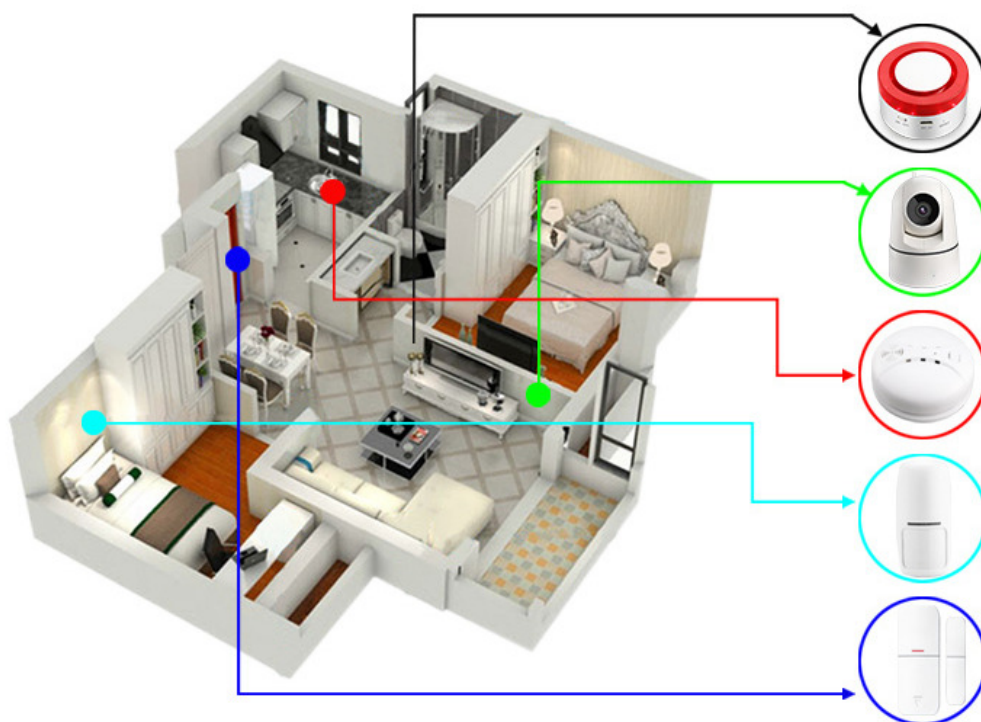

1 Door magnetic & PIR Detector work with gateway as alarm system

2 Camera with real-time shooting

3 Your mobile receives the live video

Alarm message voice prompt

Someone
broke into

Different system can be link and work together.

As long as one of the sirens alarms, other sirens will also alarm and send notification to your mobile.

Gateway work different detectors in different rooms.

Voice prompt, notification, camera linkage

Security system user installation diagram.

Electrical switches have never so easy to control

○ Away home scene

○ **OFF** Turn off the electric water heater

○ **OFF** Turn off air conditioning

○ **OFF** Close the curtain

○ **ON** View the camera video