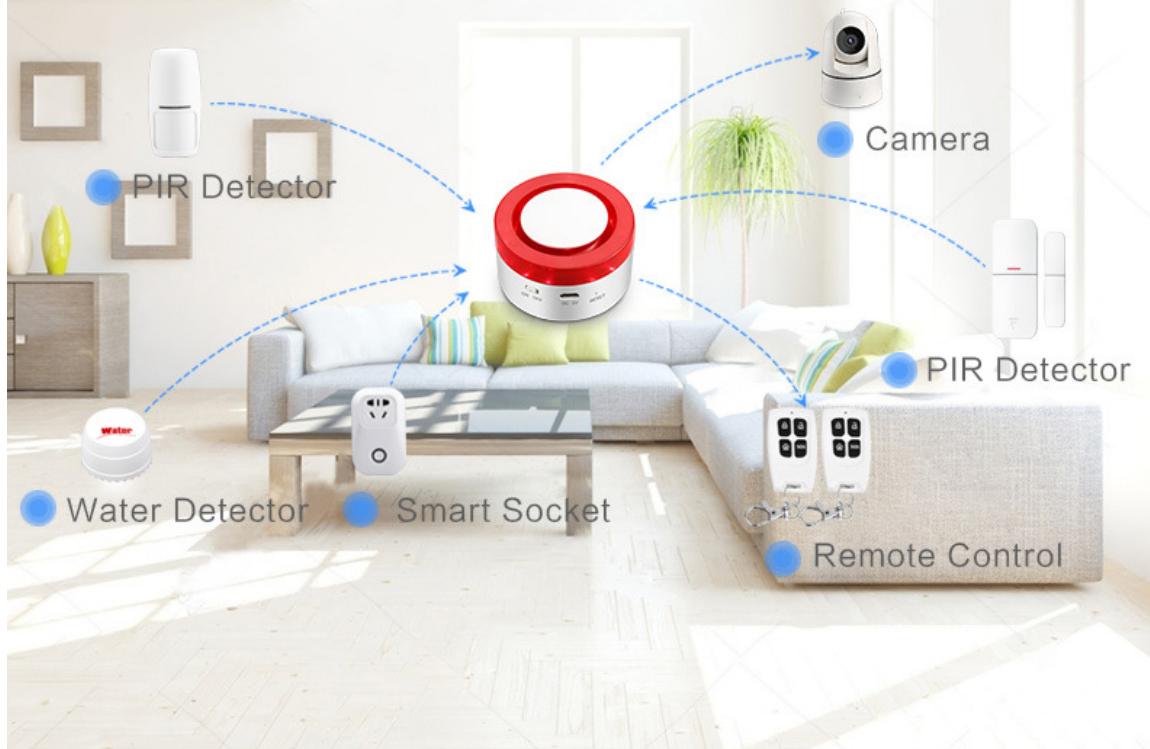

Work with all TUYA smart products.

TUYA SMART APP, the product is more stable and powerful.
More compatible and more interactive!

You can get alarm notification in time

Work with camera to motion detection recording& taking pictures

1 Door magnetic & PIR Detector work with gateway as alarm system

2 Camera with real-time shooting

3 Your mobile receives the live video

Alarm message voice prompt

Someone
broke into

Different system can be link and work together.

As long as one of the sirens alarms, other sirens will also alarm and send notification to your mobile.

Gateway work different detectors in different rooms.

Voice prompt, notification, camera linkage

Security system user installation diagram.

Electrical switches have never so easy to control

○ Away home scene

○ **OFF** Turn off the electric water heater

○ **OFF** Turn off air conditioning

○ **OFF** Close the curtain

○ **ON** View the camera video