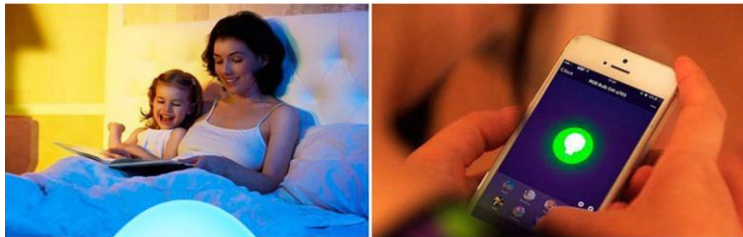

Model : ON-LA01 WiFi Tuya Smart Bulb

works with the Google Assistant

WORKS WITH amazon alexa

Google, turn on the...

Alexa, turn on the...

Timer Function Remote Control with App Voice Control

Compact Size

Compact and lightweight for maximum portability.

Reference: iPad mini 4

Different scene modes Adjust the color & temperature of the light

- Night Reading Party Leisure
- Soft Rainbow Shine Gorgeous

Touch for color change

Using Alexa and APP control, also enjoy the color change by touching

Mobile APP control

On/off in mobile APP, change color and brightness

TEN UPGRADE ADVANTAGES

Voice control

Touch control

APP control

Timing/Schedule

USB charge

PORTABLE SMART LAMP,

Design without power cord

Using RGBCW five-in-one lamp bead and professional chip, more natural and comfortable than four-in-one type.

Features :

- 1) Size:19*14cm
- 2) Remote access via APP in your smart-phone;
- 3) 10 different kinds Color switchable
- 4) Color switch by touch
- 5) Changing colors via music
- 6) 1200MAH polymer battery, 5V 1A USB charging
- 6) RGB+W;
- 7) Voice control with Amazon Alexa or Google Home
- 8) Good design;
- 9) Charging for 3-6 hours can be used for 8-15 hours
- 10) Network: 802.11 b/g/n, 2.4Ghz;