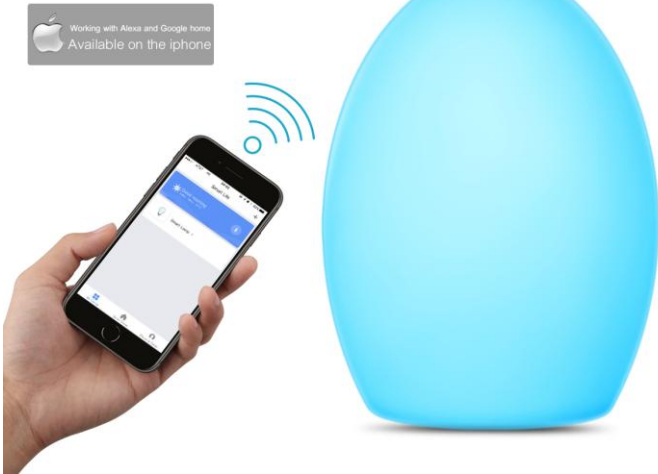

Model : ON-LA01 WiFi Tuya Smart Bulb

works with the Google Assistant

WORKS WITH amazon alexa

Google, turn on the...

Alexa, turn on the...

Timer Function Remote Control with App Voice Control

Compact Size

Compact and lightweight for maximum portability.

Reference: iPad mini 4

Different scene modes Adjust the color & temperature of the light

- Night Reading Party Leisure
- Soft Rainbow Shine Gorgeous

Touch for color change

Using Alexa and APP control, also enjoy the color change by touching

Mobile APP control

On/off in mobile APP, change color and brightness

TEN UPGRADE ADVANTAGES

Voice control

Touch control

APP control

Timing/Schedule

USB charge

PORTABLE SMART LAMP,

Design without power cord

Using RGBCW five-in-one lamp bead and professional chip, more natural and comfortable than four-in-one type.

Features :

- 1) Size:19*14cm
- 2) Remote access via APP in your smart-phone;
- 3) 10 different kinds Color switchable
- 4) Color switch by touch
- 5) Changing colors via music
- 6) 1200MAH polymer battery, 5V 1A USB charging
- 6) RGB+W;
- 7) Voice control with Amazon Alexa or Google Home
- 8) Good design;
- 9) Charging for 3-6 hours can be used for 8-15 hours
- 10) Network: 802.11 b/g/n, 2.4Ghz;