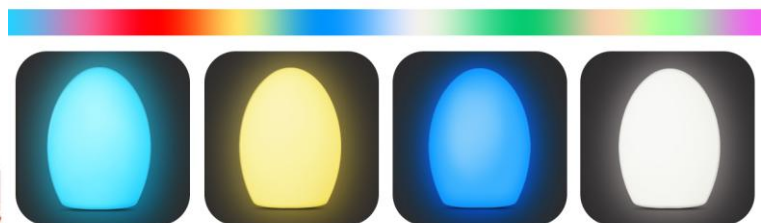

Reference: iPad mini 4

Different scene modes Adjust the color & temperature of the light

- Night Reading Party Leisure
- Soft Rainbow Shine Gorgeous

Touch for color change

Using Alexa and APP control, also enjoy the color change by touching