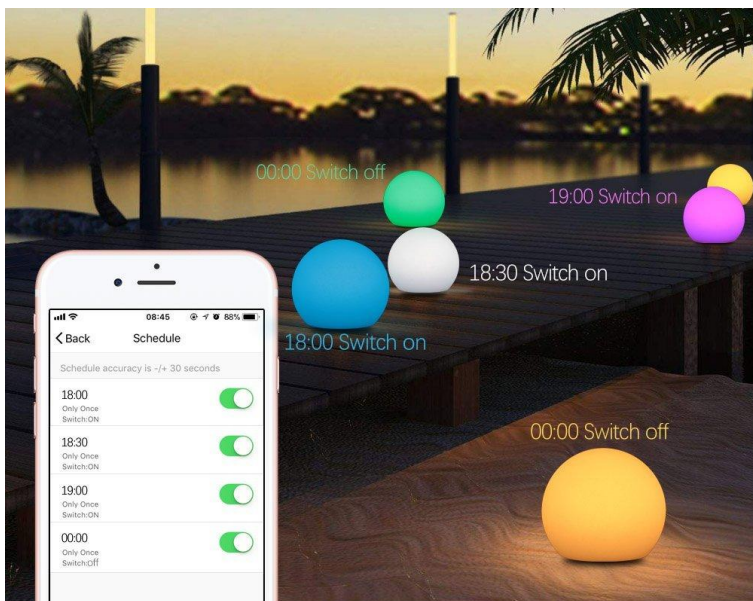

Model : ON-LA02 WiFi Tuya Smart Bulb

COMPATIBLE WITH amazon alexa

ANDROID APP ON Google play

Available on the iPhone APP Store

Smart ambient lamp

TOUCH FOR COLOR CHANGE

Using Alexa and APP control, also enjoy the color change by touching

Timing Function

The smart night lamps can be switch on and off based on specific time you set.

VOICE CONTROL

Compatible with Google Assistant

Compatible with Amazon Alexa

APP

Touch control

Timing

RGB+CW

USB

Smart Night Light

WORKS WITH amazon alexa works with the Google Assistant

Different scene modes
Adjust the color & temperature of the light

- Night
- Reading
- Party
- Leisure
- Soft
- Rainbow
- Shine
- Gorgeous

PORTABLE SMART LAMP, Design Without Power cord

Features :

- 1) Size : 5.7*5.2inch
- 2) Remote access via APP in your smart-phone;
- 3) 10 different kinds Color switchable
- 4) Color switch by touch
- 5) Changing colors via music
- 6) 1200MAH polymer battery, 5V 1A USB charging
- 6) RGB+W;
- 7) Voice control with Amazon Alexa or Google Home
- 8) Good design;
- 9) Charging for 3-6 hours can be used for 8-15 hours
- 10) Network: 802.11 b/g/n, 2.4Ghz;