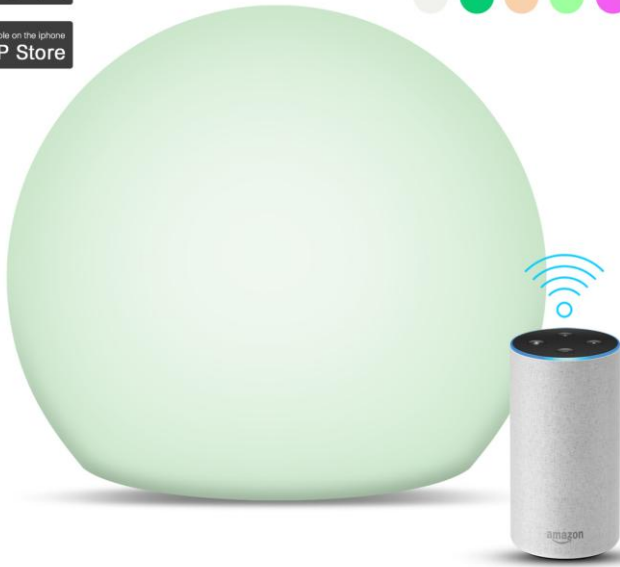

Model : ON-LA02 WiFi Tuya Smart Bulb

COMPATIBLE WITH amazon alexa

ANDROID APP ON Google play

Available on the iPhone APP Store

Smart ambient lamp

TOUCH FOR COLOR CHANGE

Using Alexa and APP control, also enjoy the color change by touching

Timing Function

The smart night lamps can be switch on and off based on specific time you set.

VOICE CONTROL

Compatible with Google Assistant

Compatible with Amazon Alexa

APP

Touch control

Timing

RGB+CW

USB

Smart Night Light

WORKS WITH amazon alexa works with the Google Assistant

Different scene modes
Adjust the color & temperature of the light

- Night
- Reading
- Party
- Leisure
- Soft
- Rainbow
- Shine
- Gorgeous

PORTABLE SMART LAMP, Design Without Power cord

Features :

- 1) Size : 5.7*5.2inch
- 2) Remote access via APP in your smart-phone;
- 3) 10 different kinds Color switchable
- 4) Color switch by touch
- 5) Changing colors via music
- 6) 1200MAH polymer battery, 5V 1A USB charging
- 6) RGB+W;
- 7) Voice control with Amazon Alexa or Google Home
- 8) Good design;
- 9) Charging for 3-6 hours can be used for 8-15 hours
- 10) Network: 802.11 b/g/n, 2.4Ghz;