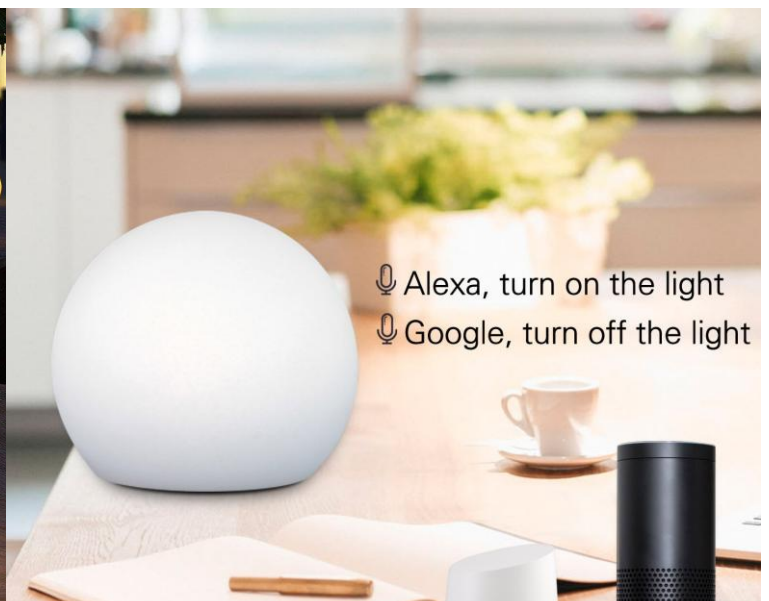

Model : ON-LA02 WiFi Tuya Smart Bulb

COMPATIBLE WITH amazon alexa

ANDROID APP ON Google play

Available on the iPhone APP Store

Smart ambient lamp

TOUCH FOR COLOR CHANGE

Using Alexa and APP control, also enjoy the color change by touching

Timing Function

The smart night lamps can be switch on and off based on specific time you set.

VOICE CONTROL

Compatible with Google Assistant

Compatible with Amazon Alexa

APP

Touch control

Timing

RGB+CW

USB

Smart Night Light

WORKS WITH amazon alexa works with the Google Assistant

Different scene modes
Adjust the color & temperature of the light

- Night
- Reading
- Party
- Leisure
- Soft
- Rainbow
- Shine
- Gorgeous

PORTABLE SMART LAMP, Design Without Power cord

Features :

- 1) Size : 5.7*5.2inch
- 2) Remote access via APP in your smart-phone;
- 3) 10 different kinds Color switchable
- 4) Color switch by touch
- 5) Changing colors via music
- 6) 1200MAH polymer battery, 5V 1A USB charging
- 6) RGB+W;
- 7) Voice control with Amazon Alexa or Google Home
- 8) Good design;
- 9) Charging for 3-6 hours can be used for 8-15 hours
- 10) Network: 802.11 b/g/n, 2.4Ghz;