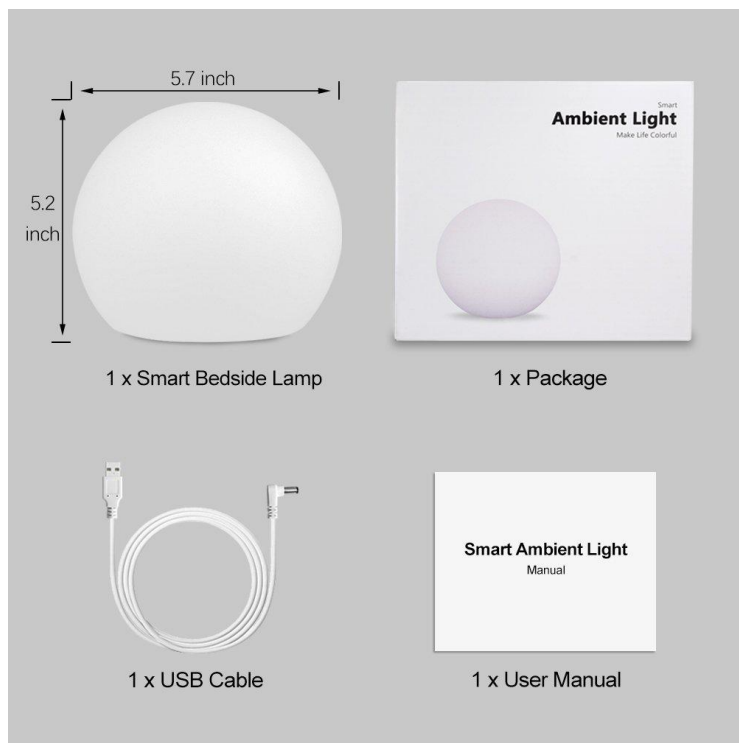

RGB+CW

USB

Smart Night Light

WORKS WITH amazon alexa works with the Google Assistant

Different scene modes
Adjust the color & temperature of the light

- Night
- Reading
- Party
- Leisure
- Soft
- Rainbow
- Shine
- Gorgeous

TEN UPGRADE ADVANTAGES

- Voice control
- Touch control
- APP control
- Timing/Schedule
- USB charge
- PE material
- Power saving
- IP55 waterproof

- Bed room
- Children room
- Living room
- Studyroom
- Garden / Camping

PORTABLE SMART LAMP, Design Without Power cord

Features :

- 1) Size : 5.7*5.2inch
- 2) Remote access via APP in your smart-phone;
- 3) 10 different kinds Color switchable
- 4) Color switch by touch
- 5) Changing colors via music
- 6) 1200MAH polymer battery, 5V 1A USB charging
- 6) RGB+W;
- 7) Voice control with Amazon Alexa or Google Home
- 8) Good design;
- 9) Charging for 3-6 hours can be used for 8-15 hours
- 10) Network: 802.11 b/g/n, 2.4Ghz;