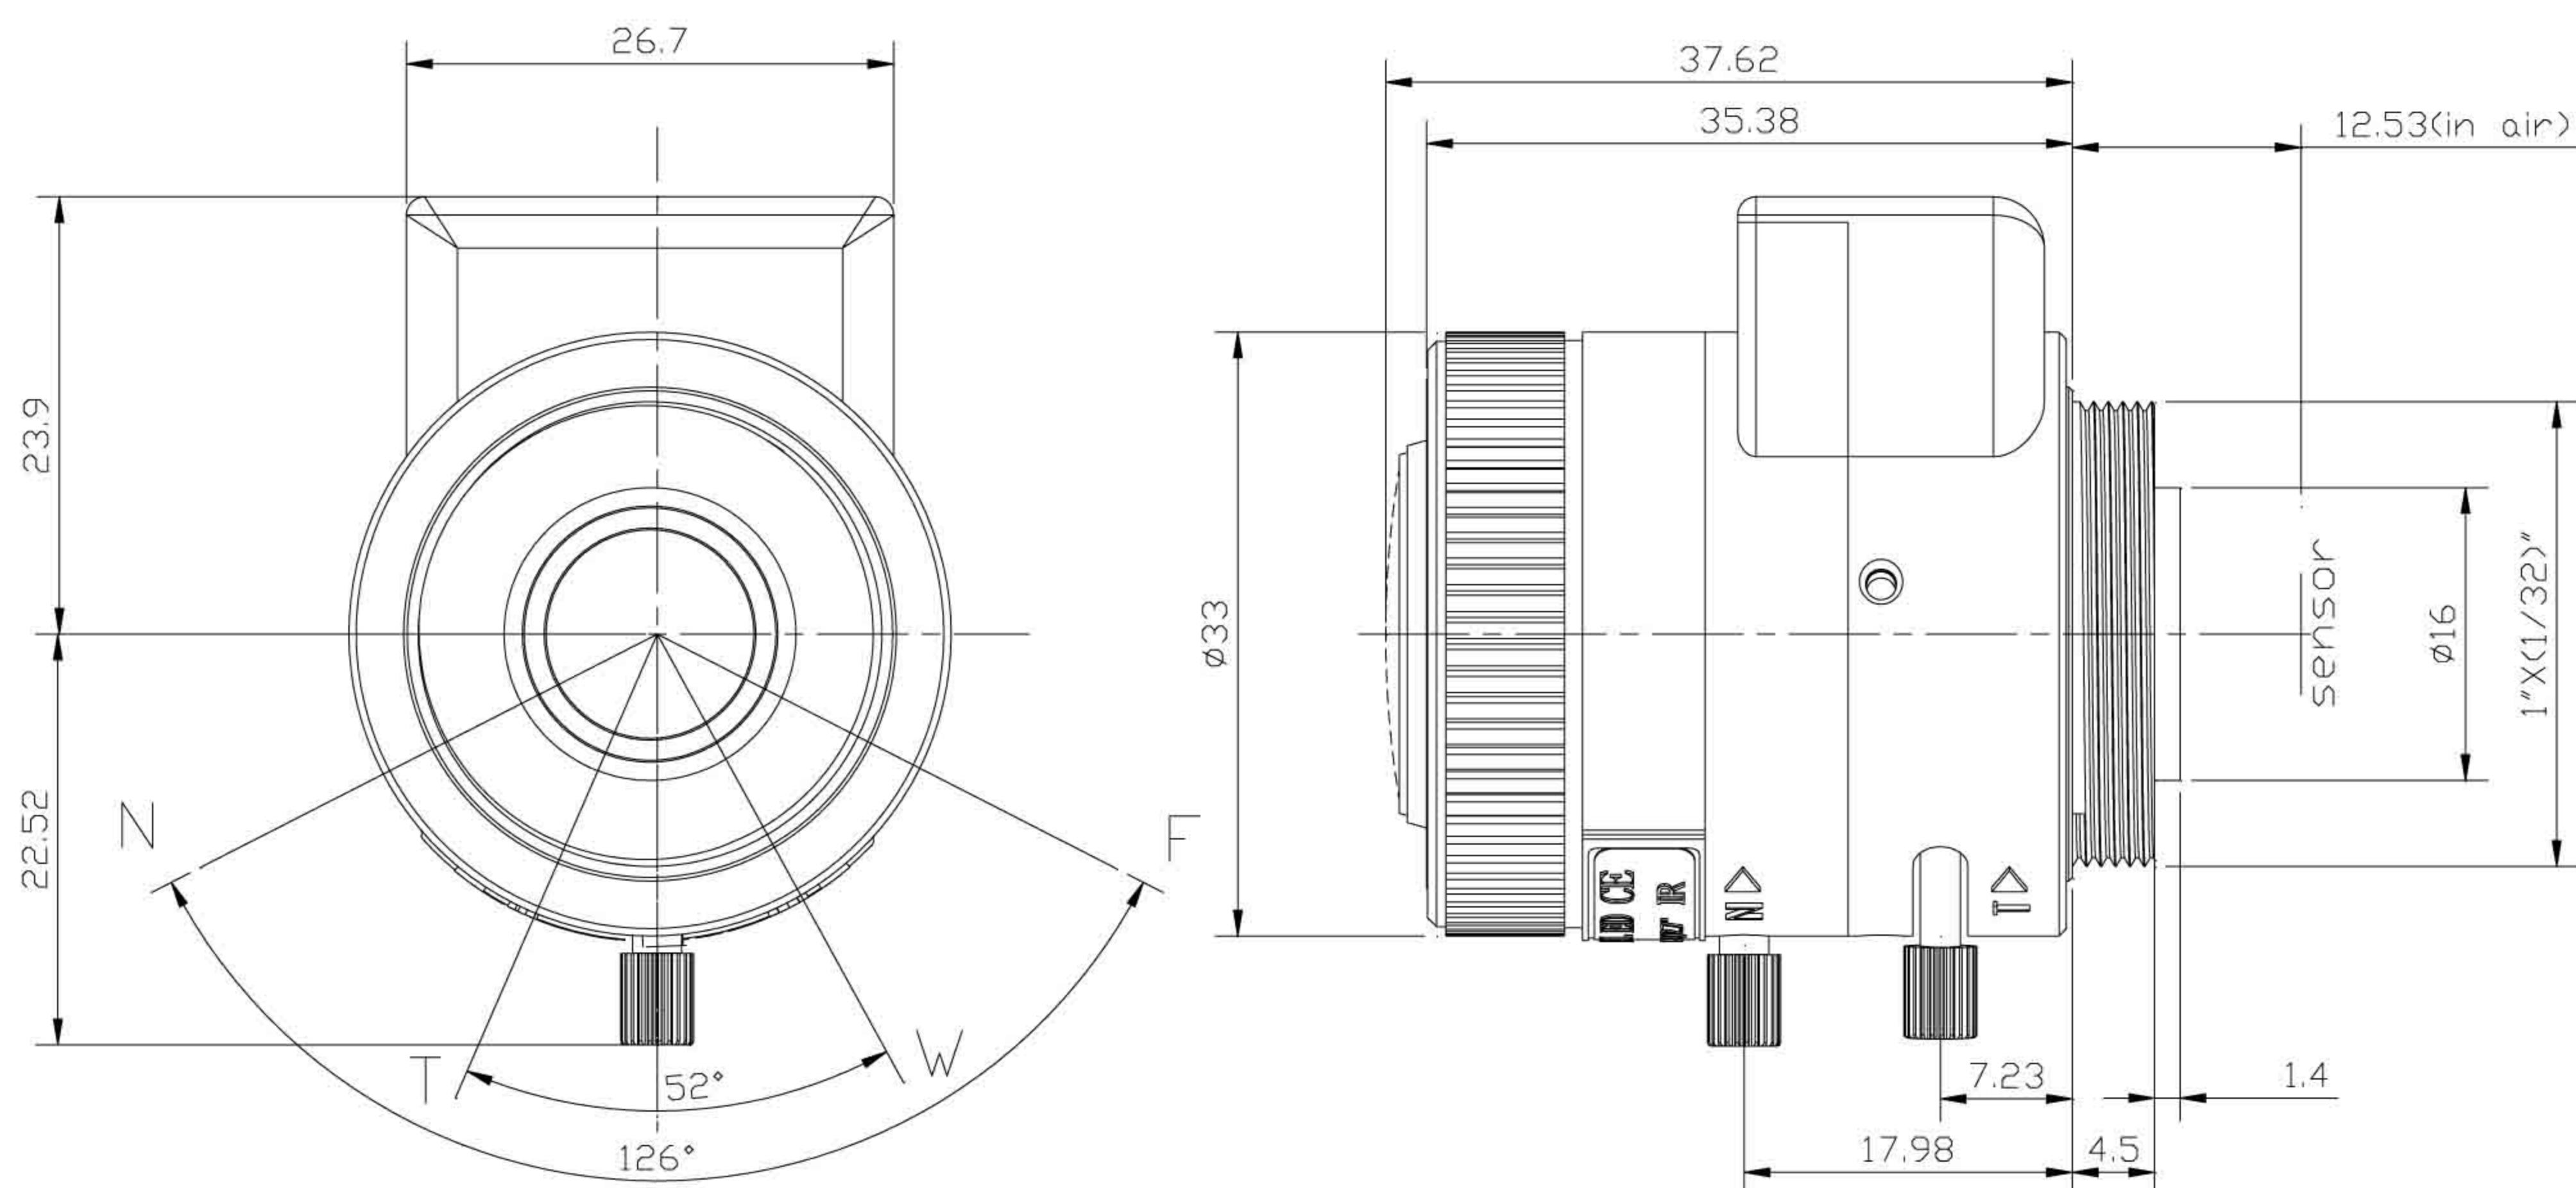

Megapixel IR Series

ON-M03105D-IR

- 3 - 10.5mm
- 1/2.7" Format
- 3 Megapixel
- CS Mount
- DC-IRIS
- IR Correction

Mount Type	CS	
Image Format	1/2.7"	
Zoom Range	3 ~ 10.5 mm	
Focus Distance	0.3m ~ ∞	
F No.	F1.4 ~ close	
H.FOV	1/2.7" 1080P	100° ~ 28°
TV Distortion	1/2.7" 1080P	-16%
Chief Ray Angle (Max)	<8°	
Control	Zoom	Manual
	Focus	Manual
	Iris	DC motor
Weight	39g ±4g	
Operating Temperature	-20°C ~ 60°C	

Dimensions

Tolerance(mm)	0 ~ 10 ±0.05	10 ~ 30 ±0.10	30 ~ 120 ±0.20	Angle ±2°
---------------	--------------	---------------	----------------	-----------