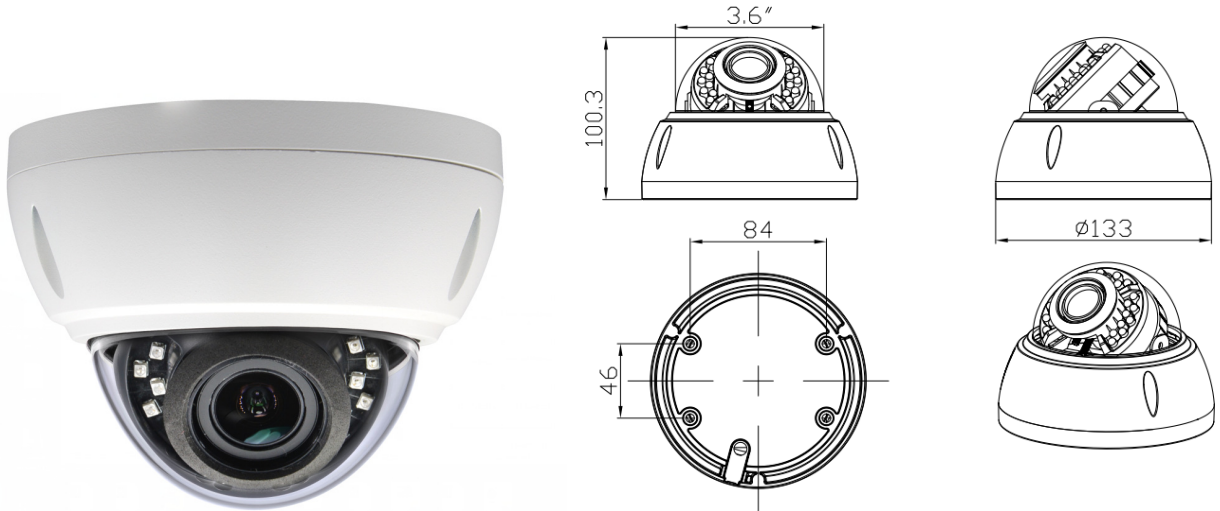

Model: ON-ADZ988A56 8 MP 4K 4 in 1 IR Vari focal Dome Camera

Features:

- 4-in-1 HDCVI / HDTV/ AHD/ CVBS optional output
- 4K /8MP UHD resolution OnmiVision low-light CMOS sensor
- OSD menu control over coaxial cable (UTC)
- Over 200M long distance real time monitoring
- Ultra low light and high dynamic range
- Day/Night (ICR), AWB, AGC, BLC, 3D NR, D-WDR, Defog
- Lightning protection
- Strong water-proof housing, IP66
- 18pcs SMD IR Leds, IR distance 20-25 meters
- 3.6-10mm Varifocal Lens

Specifications:

Model	ON-ADZ988A56
Camera	
Image Sensor	1/1.8" 8 Mega pixels OnmiVision CMOS
Chipset	OS08A10+NVP2481H
Effective Pixels	3840(H)×2160 (V)
Lowest illumination	0.01Lux@ (F1.2,AGC ON) , 0 Lux with IR
Electronic Shutter	Auto, FLK
Video System	PAL/NTSC
Video Frame Rate	8MP:HDTVI/CVI/AHD:15fps@3840×2160P, CVBS:25/30fps@960H
Video Output	1 channel, HDTVI/AHD/HDCVI/CVBS optional
Video Switch	Dip Switch
Smart IR Control	Support
Day/Night	Auto(ICR) / Color / B/W
WDR	D-WDR
OSD Menu	Support, coaxial cable control via DVR directly (UTC)
Other Function	AWB, AGC, BLC,Defog
General	
Power Supply	DC12V±10%
Power Consumption	< 5W
Working Environment	-30°C~+60°C / Less than 95%RH
IR LED	18pcs SMD IR LED
IR Distance	20-25 meters
Lens	3.6-10mm VF lens
Housing	Metal
Waterproof	IP66
Transmission Distance	Over 200m via 75-3 coaxial cable