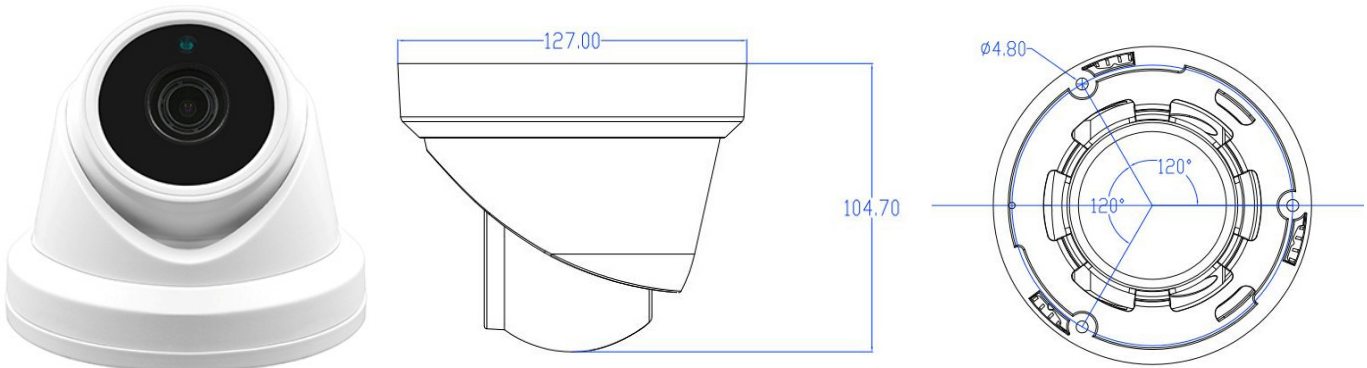

Model: ON-ADZ988A97 8 MP 4K 4 in 1 IR Fixed Dome Camera

Features:

- 4-in-1 HDCVI / HDTV/ AHD/ CVBS optional output
- 4K /8MP UHD resolution OnmiVision low-light CMOS sensor
- OSD menu control over coaxial cable (UTC)
- Over 200M long distance real time monitoring
- Ultra low light and high dynamic range
- Day/Night (ICR), AWB, AGC, BLC, 3D NR, D-WDR, Defog
- Lightning protection
- Strong water-proof housing, IP66
- 18pcs SMD IR Leds, IR distance 20-30 meters
- 3.6mm Fixed Lens

Specifications:

Model	ON-ADZ988A97
Camera	
Image Sensor	1/1.8" 8 Mega pixels OnmiVision CMOS
Chipset	OS08A10+NVP2481H
Effective Pixels	3840(H)×2160 (V)
Lowest illumination	0.01Lux@ (F1.2,AGC ON) , 0 Lux with IR
Electronic Shutter	Auto, FLK
Video System	PAL/NTSC
Video Frame Rate	8MP:HDTVI/CVI/AHD:15fps@3840×2160P, CVBS:25/30fps@960H
Video Output	1 channel, HDTVI/AHD/HDCVI/CVBS optional
Video Switch	Dip Switch
Smart IR Control	Support
Day/Night	Auto(ICR) / Color / B/W
WDR	D-WDR
OSD Menu	Support, coaxial cable control via DVR directly (UTC)
Other Function	AWB, AGC, BLC, Defog
General	
Power Supply	DC12V±10%
Power Consumption	< 5W
Working Environment	-30°C~+60°C / Less than 95%RH
IR LED	18pcs SMD IR LED
IR Distance	20-30meters
Lens	3.6mm Fixed lens
Housing	Metal
Waterproof	IP66
Transmission Distance	Over 200m via 75-3 coaxial cable