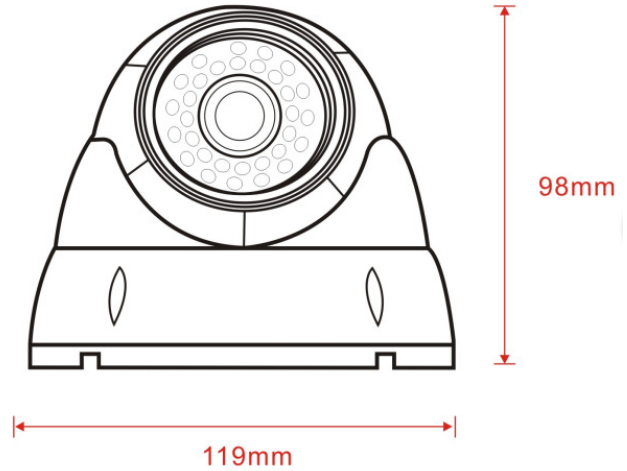

Model: ON-ADZ988NA95 8 MP 4K 4 in 1 IR Vari focal Dome Camera

Features:

- 4-in-1 HDCVI / HDTV/ AHD/ CVBS optional output
- 4K /8MP UHD resolution OnmiVision low-light CMOS sensor
- OSD menu control over coaxial cable (UTC)
- Over 200M long distance real time monitoring
- Ultra low light and high dynamic range
- Day/Night (ICR), AWB, AGC, BLC, 3D NR, D-WDR, Defog
- Lightning protection
- Strong water-proof housing, IP66
- 18pcs SMD IR Leds, IR distance 20-30 meters
- 3.6-10mm Varifocal Lens

Specifications:

Model	ON-ADZ988NA95
Camera	
Image Sensor	1/1.8" 8 Mega pixels OnmiVision CMOS
Chipset	OS08A10+NVP2481H
Effective Pixels	3840(H)×2160 (V)
Lowest illumination	0.01Lux@ (F1.2,AGC ON) , 0 Lux with IR
Electronic Shutter	Auto, FLK
Video System	PAL/NTSC
Video Frame Rate	8MP:HDTVI/CVI/AHD:15fps@3840×2160P, CVBS:25/30fps@960H
Video Output	1 channel, HDTVI/AHD/HDCVI/CVBS optional
Video Switch	Dip Switch
Smart IR Control	Support
Day/Night	Auto(ICR) / Color / B/W
WDR	D-WDR
OSD Menu	Support, coaxial cable control via DVR directly (UTC)
Other Function	AWB, AGC, BLC, Defog
General	
Power Supply	DC12V±10%
Power Consumption	< 5W
Working Environment	-30°C~+60°C / Less than 95%RH
IR LED	18pcs SMD IR LED
IR Distance	20-30 meters
Lens	3.6-10mm VF lens
Housing	Metal
Waterproof	IP66
Transmission Distance	Over 200m via 75-3 coaxial cable