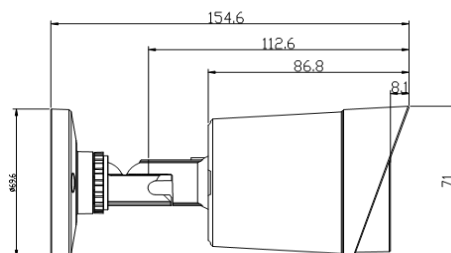

Model No.: **ON-EOB-2M** 2MP HD Warm Light Bullet Camera

Features

- 2MP HD Analog Out put(AHD/TVI/CVI)
- 1/2.9" High-Performance Progressive Scan COMS
- No Delay, Lossless, Long Distance transmission Up to 400 meters
- Support 3.6mm Lens
- Support DNR /DWDR
- Support warm light day night full color
- Support Smart LED ,automatic adjust the brightness
- Support OSD Menu/DIP Switch /circulation button switch(Optional)
- Applicable to the Financial Departments, Telecommunications, Government, schools, airports, factory, Hotels , Museum, Public transportation and Other places.

Parameter Classification	Parameter Name	Parameter Value
Camera	Image Sensor	1/2.9" 2MP Progressive Scan COMS V30H+SC2237
	Resolution	1920*1080
	Image System	PAL/NTSC
	Light ON	3 Lux @ (F2.0, AGC ON)
	Electronic shutter	PAL: 1/25 s to 1/50,000 s; NTSC: 1/30 s to 1/50,000 s
	Lens	3.6mm
	LEDs	2 PCS 3500K soft warm light
	SNR	>52dB (AGC off)
	Full color distance	15m
	Video Frame Rate	1080P@25fps, 1080P@30fps
	Video Output	TVI/AHD/CVI/CVBS
	D&N	Support Color/ BW
	DNR	Support 2D 3D NR