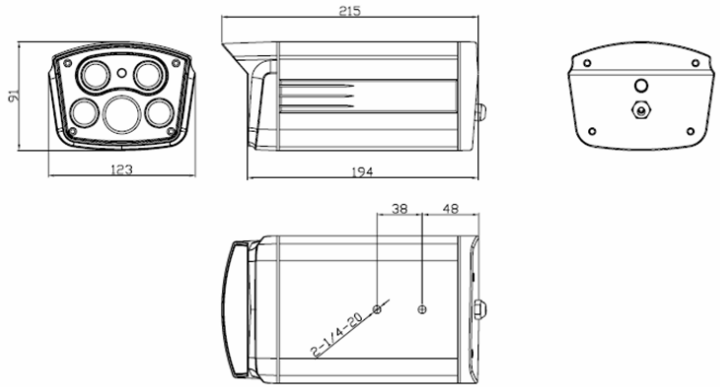

# ON-NB328FZ-5-S6 2MP 4 in 1 IR Bullet Camera

<b>Model</b>	<b>ON-NB328FZ-5-S6</b>
<b>Sensor</b>	1/2.9" 2Mega Pixel CMOS(IMX323+NVP2441)
<b>Signal Mode</b>	PAL/NTSC
<b>Effective Pixel</b>	1920H*1080V
<b>Noise Reduction</b>	2D/3D
<b>Day/Night</b>	Auto(ICR)/Color/Black
<b>Min. Illumination</b>	0.05 Lux/F1.2
<b>S/N Ratio</b>	≧ 50dB
<b>Electronic Shutter</b>	1/25s~1/45,000s
<b>Lens</b>	5-50mm
<b>LED</b>	4Pcs IR Array LED
<b>Infrared Distance</b>	80M
<b>Video Standard</b>	Comply with AHD/TVI/CVI
<b>Video Output</b>	AHD/TVI/CVI/CVBS
<b>Max.Transfer distance</b>	Normal 75-5 coaxial cable up to 500m
<b>OSD Menu</b>	Optional
<b>Working Temperature</b>	-10°C ~ +50°C , Less than 95%RH (No condensation )
<b>Power</b>	DC12V±10 %