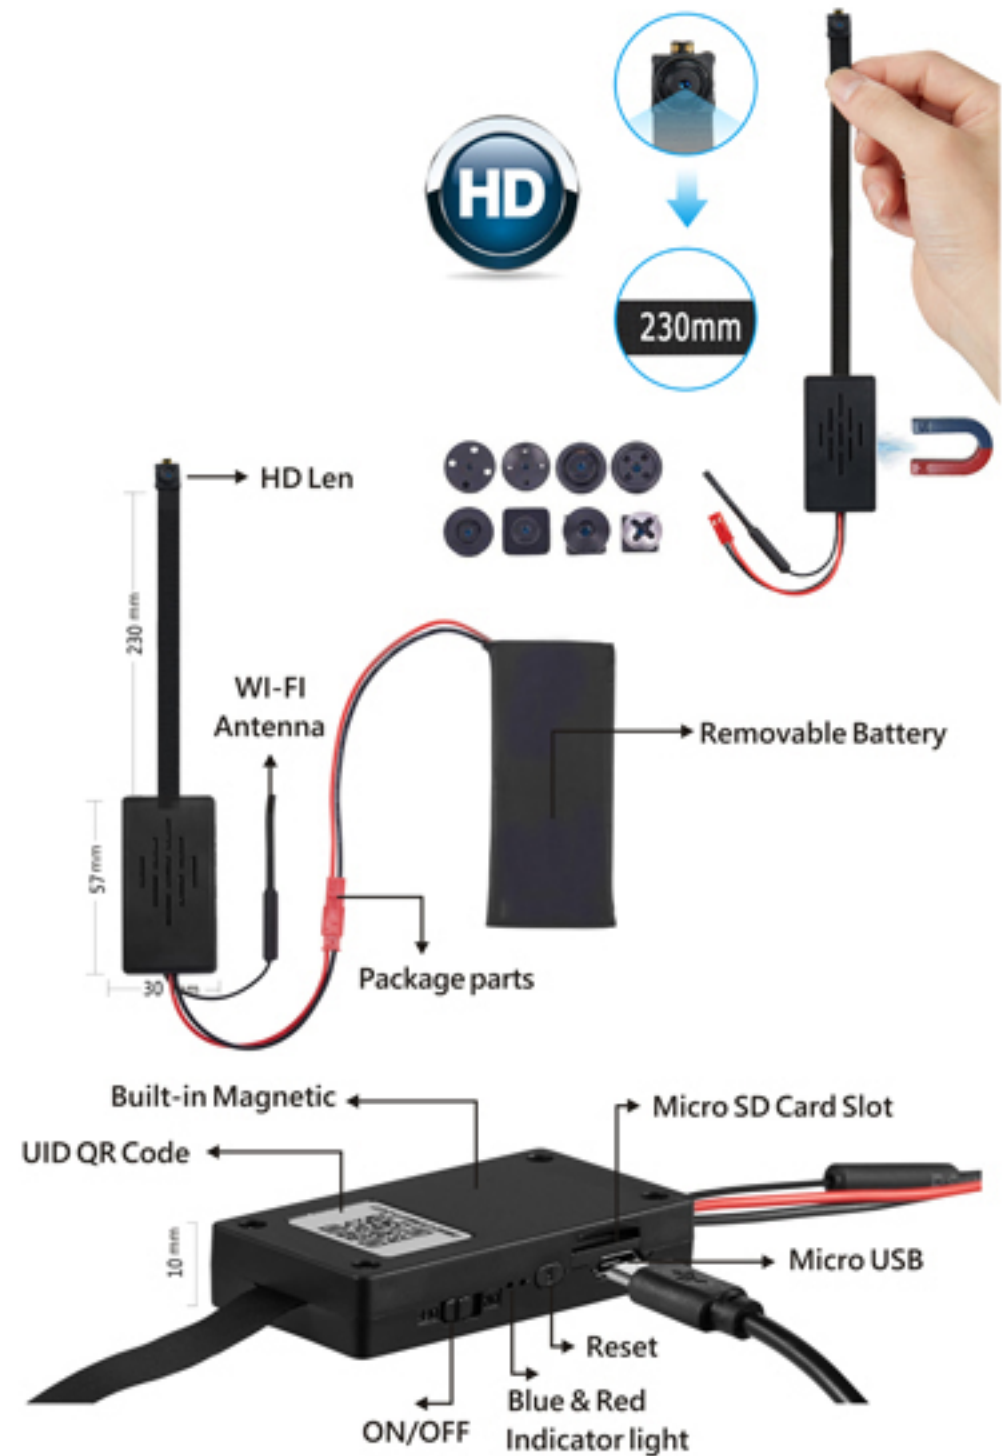

Magnetic Cude-WIFI Cam

Button Cover Len Mini SPY Hidden WIFI Camera

Features:

- 4K WIFI Camera with Magnetic and buttons cover
- APP live viewing , AP/IP Remote Control
- video recording , motion detect, photo shooting
- 4K ,2K,1080P,720P
- 90 Degree with button cover
- Support up to 128GB memory card
- 4-6 hours minutes battery life , 7/24 working while charging
- APP : MU CAM

Specification:

Model	ON-V4A
Recording Mode	motion detec ,shooting , video record
Over Write	yes
Recording Capability	4K;2K;1080P;720P
Angle of View	90 degree
Storage Capacity	up to 128GB memory card
Code Compression	H.264
File Format	AVI
Recording Time	4-6 hours, 7/24 working while charging
Battery Capacity	2500mAh
Charging Time	about 4 hours
APP Syetem	IOS , Android ,Mac and Windows
Media System	Windows, Mac, Linux
Power Input	5V 1A-2A
Connector	Micro USB
Casing Dimension	58*30*10mm (L*W*H)
Len Cable	250mm
Battery Cable	95mm
Weight	72g (with battery)