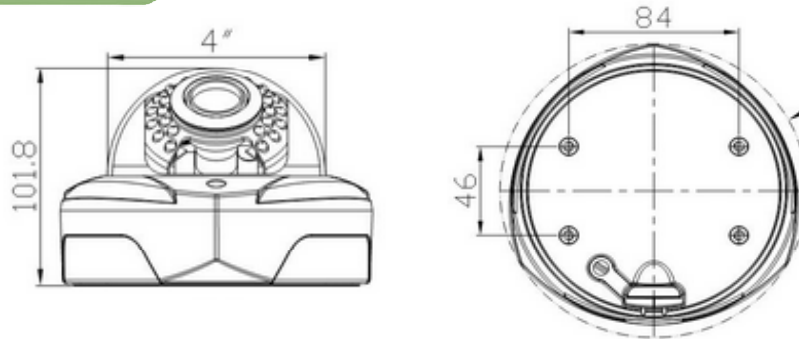

Model : ON-IP360HIRS 5.0 Megapixel IP 360 Degree Camera

Features

*5.0MP

360degree lens, 30pcs IR LEDs 25-30m Night Vision Distance

*Standard ONVIF 2.6

*Vandalproof housing

Dimension

Accessories

CD

Screw

Camera	
Product Name	5.0 Megapixel IP 360 Degree Panoramic Camera
Model No.	ON-IP360HIRS
DSP	high performance MStar316DM+OV4689
Imaging Sensor	5.0 Megapixel, 1/3 CMOS
Resolution	2592X1944
Lens	360degree lens
IR LEDs	30pcs IR LEDs
Night Vision Distance	25-30m Night Vision Distance
Video	
Video processing	H.265/H.264 video compression, dual streaming, AVI format, 0.1M~6Mbps adjustable;
Video Output	Main stream:5MP 2592X1944@15pfs,4MP 2688X1520@20pfs, 3MP 2048*1520@25pfs 2.0MP 1920X1080@25pfs
Illumination	color 0.01Lux@F1.2,black/white 0.001Lux@F1.2
D/N Mode	IR-CUT Auto switch
Network and Function	
Network Interface	RJ45 ethernet ,10/100 M adaptive;support RTSP/FTP/PPPOE/DHCP/DDNS/NTP/UPNP etc.protocol
Access Protocol	Spoort Standard ONVIF protocol, support third-party access;Support Smart phones; support Android system, iPhone platform,Hikvision Protocol
Motion Detection	support motion detection,IO alarm linkage front-end storage device
Remote Control	Support uniform client and platform system application
SDK	Supply complete SDK for second development.
POE	YES (optional) IEEE802.3at/af Standard PoE/IN:37-57V(15.4W) DC/OUT:12V/1A(12.95W)
Playback	Support front end storage ,playback and download
WEB configuration	Support WEB configuration, OSD, real-time video transmission
Common	
Power	12VDC(±10%)/ optional : built in type POE
Operating Temperature and humidity	-40℃ ~ 85℃, humidity is less than 95% (no condensation)
Dimension	Φ141*104
Weight	0.82kg