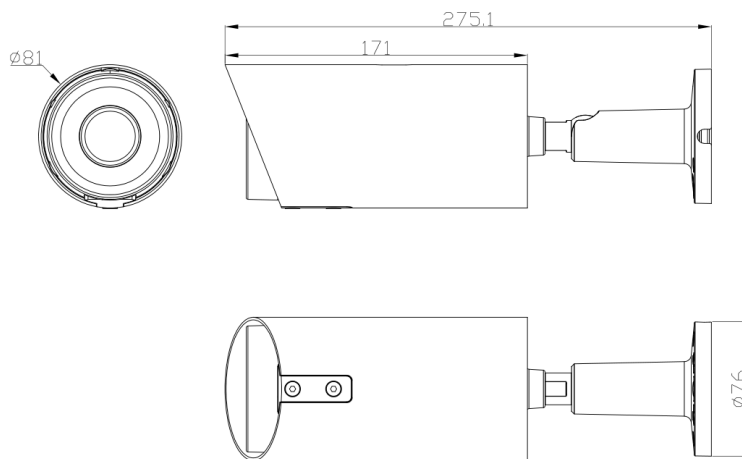

Model : **ON-IPB608FA57-SC** 4K 24 Hours ColorVu IP Bullet Camera

---

Features:

- ❖ 1/2.8" Sony CMOS sensor
- ❖ 4K resolution 3840 x 2160P
- ❖ Low illumination 0.01Lux
- ❖ Day/Night (ICR), AWB, AGC, BLC, 2D/3D-DNR, IR-CUT
- ❖ D-WDR, Motion Detection, Privacy Mask, Mirror
- ❖ RTSP and Onvif 11.07 compatible
- ❖ H.265/H.264 dual-stream media server
- ❖ Easy-to-use P2P Cloud service
- ❖ Multi web browser, PC Client, mobile APP remote access
- ❖ **Audio/Alarm/SD card slot optional**
- ❖ Lightning protection 4000V
- ❖ Strong water-proof housing, IP66
- ❖ 4PCS Soft & Warm Supplemental Light, Light distance:30-40M
- ❖ HD 3.6mm F1.0 true starlight lens