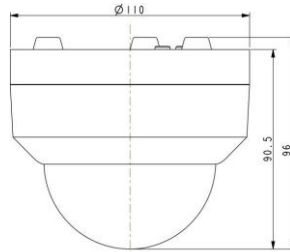

Model : ON-IPD46FTS-4X-2M 2M 4X IP outdoor mini dome PTZ Camera

Model : ON-IPD46FT-4X-5M 5M 4X IP outdoor mini dome PTZ Camera

- * 1.5 inch Vandal proof body construction,IP66.IK10
- * IR range reach up to 45 Meters
- * Pan/Tilt/Zoom ,A-B scan, tour available
- * ONVIF GB/T28181;Support P2P function
- * Support H.265/MJPEG compression,triple stream, video output
- * Compatible with HIKVISION/DAHUA/Milestone/AEVISION/UC2 and AXXON platform
- * APP : Hisee

Wall mount bracket is optional

Camera		
Model	ON-IPD46FTS-4X-2M	ON-IPD46FT-4X-5M
Video compression	H.265	H.265
Chipset+Sensor	Hi3516E+SONY307 Starlight	Hi3516E+SONY IMX335
Lens	4X f=2.8~12mm	
D/N	IR-CUT	
BLC	Auto	
WB	Auto	
S/N Ratio	>50dB	
Communications Protocol	TCP/IP, HTTP, NTP, IGMP, DHCP, UDP, SMTP, RTP, RTSP, ARP, DDNS, DNS, PPPoE, P2P	
Software Control	IE, CMS, Management Platform	
audio compression	G711, PCM	
Voice intercom	optional	
Mobile View(optional)	Android iPhone	
Pan Range	0°-355°	
Tilt Range	0-70°	
Pan Speed	0-25°/s	
Tilt speed	0-20°/s	
Preset Points	220	
Guard Tours	3 groups (each group 16 preset、 dwell time and speed selectable)	
Guard Points	Max.16 points, dwell time user selectable	
AB scan range	any point in range:0°~70° and 0°-355°	
AB scan speed	1-9 grades	
Operating temperature	Outdoor: -30℃ ~ +60℃	
Operation menu	English	
Auto Control IR LED	PWM	
Support ambient light detection	4 pcs IR illumination on 1-15 grades selectable;	
IR distance	up to 45 meters	
Humidity	≤95% Non Condensing	
Consumption	≤10W	
Lightning Protection	Transient voltage 3000V	
Related validation	IP66,CE,FCC,RoHs	
Weight	NW:0.55KG GW:0.67KG	