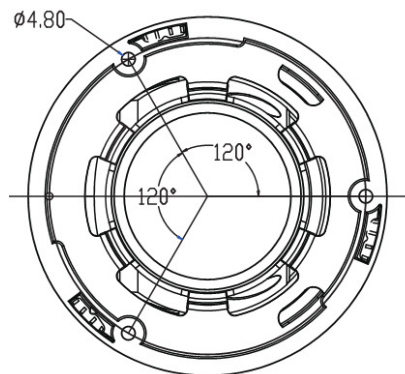

Model : **ON-IPD608A97-SC** 4K 24 Hours ColorVu IP Dome Camera

Features:

- ❖ 1/2.8" Sony CMOS sensor
- ❖ 4K resolution 3840 x 2160P
- ❖ Low illumination 0.01Lux
- ❖ Day/Night (ICR), AWB, AGC, BLC, 2D/3D-DNR, IR-CUT
- ❖ D-WDR, Motion Detection, Privacy Mask, Mirror
- ❖ RTSP and Onvif 11.07 compatible
- ❖ H.265/H.264 dual-stream media server
- ❖ Easy-to-use P2P Cloud service
- ❖ Multi web browser, PC Client, mobile APP remote access
- ❖ **Audio optional**
- ❖ Lightning protection 4000V
- ❖ Strong water-proof housing, IP66
- ❖ 2PCS Soft & Warm Supplemental Light, Light distance:25-30M
- ❖ HD 3.6mm F1.0 true starlight lens