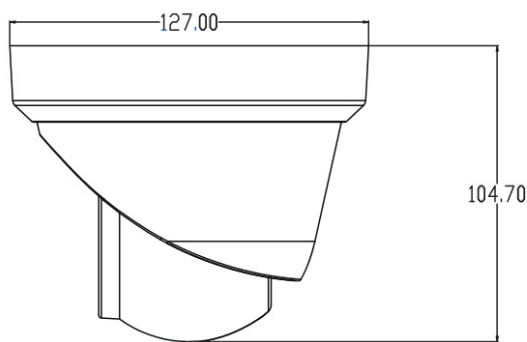

Model : **ON-IPD608A97-SC** 4K 24 Hours ColorVu IP Dome Camera

Features:

- ❖ 1/2.8" Sony CMOS sensor
- ❖ 4K resolution 3840 x 2160P
- ❖ Low illumination 0.01Lux
- ❖ Day/Night (ICR), AWB, AGC, BLC, 2D/3D-DNR, IR-CUT
- ❖ D-WDR, Motion Detection, Privacy Mask, Mirror
- ❖ RTSP and Onvif 11.07 compatible
- ❖ H.265/H.264 dual-stream media server
- ❖ Easy-to-use P2P Cloud service
- ❖ Multi web browser, PC Client, mobile APP remote access
- ❖ **Audio optional**
- ❖ Lightning protection 4000V
- ❖ Strong water-proof housing, IP66
- ❖ 2PCS Soft & Warm Supplemental Light, Light distance:25-30M
- ❖ HD 3.6mm F1.0 true starlight lens