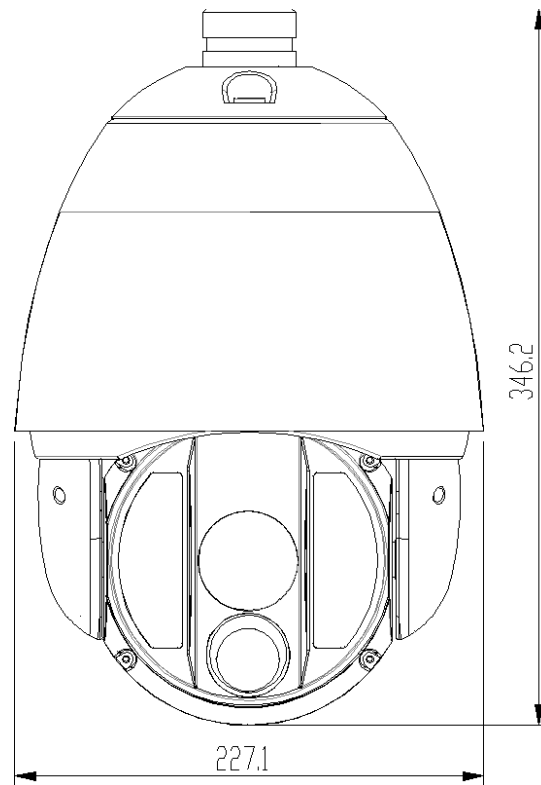

# Specification

## ON-KX20-IR-O

Server	Compression	H.265/ H.264 / MJPEG	
	Resolution	1920x1080@30FPS / 1280x720@30FPS / 640x480@30FPS / 320x240@30FPS / 176x144@30FPS	
	Traffic Control	32K ~ 8Mbps	
	Max. Frame Rate	(30fps) 1920x1080	
	Safety	User-ID and password, IP address filtering, HTTP encryption,	
	Protocols	IPv6, IPv4, HTTP, HTTPS, SNMP, QoS/DSCP, Access list, IEEE 802.1X, RTSP, TCP/ IP, UDP, SMTP, FTP, PPPoE, DHCP, DDNS, NTP, UPnP, 3GPP, SAMBA	
	Number of User	Max. 10 connections	
	Storage Capacity	Micro SD / FTP / NAS(Samba) / E-mail/DO	
	Alerting	SMTP / FTP / HTTP / Micro SD	
	Pre / Post Alarm	Pre(0,1,2,3,4,5) / Post(0,1,2,3,4,5,10)seconds	
	Release for alarm	Motion detection/ I/O / Schedule	
Network Camera	Sensor	1/2.9" SONY Exmor CMOS sensor 2 Megapixel	
	Optical Lens	20X optical zoom lens / f=4.7 - 94mm / F1.6 - 2.8	
	Shutter Time	1/30 ~ 1/5000	
	Min Illum	0.05 Lux(Color) / 0.005 Lux(B/W)	
	IR LED / Range	9pcs / 150M	
	Sense up	--	
	View Angle	Wide: 3.48°~62.6° / Tele: 2°~39.16°/s	
	Pan / Tilt Range	Pan: 360° / Tilt: 0°~180° auto flip	
	Manual Control Speed	Pan: 0.42°~25.8°/s / Tilt: 0.31°~18.69°/s	
	Day / Night	Auto / Color / B/W / Time Mode with auto ICR	
	Intelligent Video	D-WDR / Cruise / Point-To-Go / Diagonal Movement / Digital Image Stabilizer / Preset Point (Patrol Group) / Privacy Mask	
Audio	Audio	2-way	
	Audio Compression	G.711(64K) / G.726(24K) /G.726(32Kbps)	
	Adjust Volume	Mic-in / Line-out web adjustable	
	Audio In	Interior line in (Support 2-way)	
	Audio Out	Interior line out (Support 2-way)	
Terminal	Network Interface	Ethernet(10Base-T/100Base-Tx) / PoE	
	Video Interface	--	
	External Port	4 DI / 1 DO	
	SD Card	Built-in Micro SD for option (Up to 128GB)	
General	Operation Voltage	With heater: DC 36V Max: 49W PoE Max: 48W	Standard: DC 36V Max: 42W PoE Max: 41W
	Dimen./Weight	227.1mm(φ) x 346.2mm(H) / 5.3 Kg	
	Operation Temp.	-40°C ~ +60°C (with heater)	-20°C ~ +60°C (standard)
	Waterproof	IP66	

## Dimension