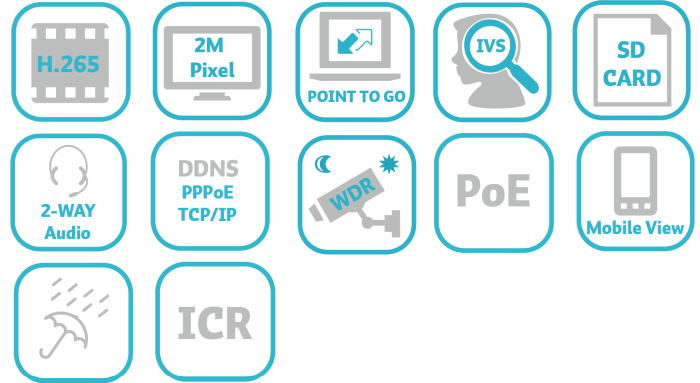

### Feature

- H.265 2MP/1080P 30fps IP speedome
- 20X optical zoom with 4X digital zoom
- Digital image stabilization / Digital WDR
- Smart IR, with distance 150 Meter
- Point- to- go for easy PTZ control (patrol groups)
- ROI function x 3 areas & Privacy zone mask x 6 areas
- Support cruise x 8 groups & 256 preset points
- ESD & surge protection design
- -40~60°C wide temperature range
- Built-in Micro SD for option (up to 128GB)
- Mobile view support (push video)
- POE support (POE injector for option)