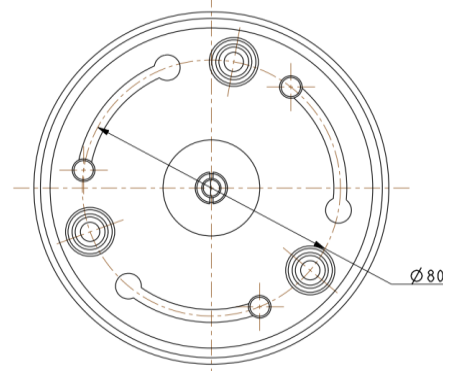

Model : ON-WID48F-2M WiFi 2MP IR mini PTZ Dome Camera (Fixed Lens)

Model : ON-WID48F-4X-2M WiFi 2MP IR mini PTZ Dome Camera (4X Lens)

- * Support TF Card slot(Max supports:128G)
- * Built-in speaker and micro phone
- * Local Lan wireless range 150M,Wifi range unlimited
- * Support AP mode to view on Iphone and android Mobiles
- * Support ONVIF , H.265/MJPEG compression,triple stream video output
- * Internal Wifi chip

Specification	
Camera	
Solution	Hi3516E+SC3239
Output pixel	1920x1080
Lens	Fixed lens 4mm for ON-WID48F-2M; 4X f=2.8mm~12mm for ON-WID48F-4X-2M
Dome	
Mobile View	Android, IOS APP : P6SPro
Rotation Range	Pan:0°~350° , Tilt:0°~70°
Rotation Speed	Pan:0~25°/s , Tilt:0~20°/s
Preset Points	6pcs presets
Auto Flip	Without
Motion detection	Supports
Operating temperature	Outdoor: -15°C~+45°C
IR distance	Up to 45 meters(4pcs LED)
TF Card slot	Supports(Max 128G)
Built-in speaker and micro phone	Supports
Package	L:127mmxW:127mmxH:170mm
Weight	N.W:0.41KG/G.W:0.68KG
WiFi	
WIFI Protocol	IEEE802.11b/g/n/10Mbps/100Mbps
Wireless distance	More than 150M
WiFi Safe mode	WEP\WPA\WPA2