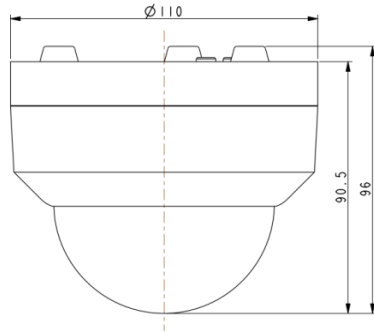

Model : ON-WID48F-2M WiFi 2MP IR mini PTZ Dome Camera (Fixed Lens)

Model : ON-WID48F-4X-2M WiFi 2MP IR mini PTZ Dome Camera (4X Lens)

- * Support TF Card slot(Max supports:128G)
- * Built-in speaker and micro phone
- * Local Lan wireless range 150M,Wifi range unlimited
- * Support AP mode to view on Iphone and android Mobiles
- * Support ONVIF , H.265/MJPEG compression,triple stream video output
- * Internal Wifi chip

Specification	
Camera	
Solution	Hi3516E+SC3239
Output pixel	1920x1080
Lens	Fixed lens 4mm for ON-WID48F-2M; 4X f=2.8mm~12mm for ON-WID48F-4X-2M
Dome	
Mobile View	Android, IOS APP : P6SPro
Rotation Range	Pan:0°~350° , Tilt:0°~70°
Rotation Speed	Pan:0~25°/s , Tilt:0~20°/s
Preset Points	6pcs presets
Auto Flip	Without
Motion detection	Supports
Operating temperature	Outdoor: -15°C~+45°C
IR distance	Up to 45 meters(4pcs LED)
TF Card slot	Supports(Max 128G)
Built-in speaker and micro phone	Supports
Package	L:127mmxW:127mmxH:170mm
Weight	N.W:0.41KG/G.W:0.68KG
WiFi	
WIFI Protocol	IEEE802.11b/g/n/10Mbps/100Mbps
Wireless distance	More than 150M
WiFi Safe mode	WEP\WPA\WPA2