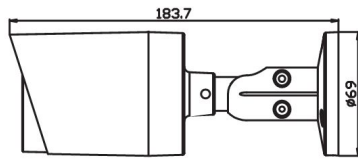

Model: ON-542FAHZ49EA

2MP Fixed Mini Bullet POE IP Camera

Features:

- ❖ 1/2.8" Sony IMX307 CMOS sensor
- ❖ Full HD resolution 1920 x 1080P
- ❖ Ultra low illumination 0.001Lux
- ❖ Day/Night (ICR), AWB, AGC, BLC, 2D/3D-DNR, IR-CUT
- ❖ D-WDR, Motion Detection, Privacy Mask, Mirror
- ❖ RTSP and Onvif 17.06 compatible
- ❖ H.265/H.264 dual-stream media server
- ❖ Easy-to-use P2P Cloud service
- ❖ Multi web browser, PC Client, mobile APP remote access
- ❖ Internal Microphone, reset button optional
- ❖ RJ45 100Mbps network port, IEEE802.3af PoE
- ❖ SD card slot optional
- ❖ Lightning protection 4000V
- ❖ Strong water-proof housing, IP66
- ❖ 2PCS Array IR Led , IR distance:25-30M
- ❖ HD 3.6mm Fix lens

Technical Specifications:

Model	ON-542FAHZ49EA
Camera	
Image Sensor	1/2.8" SONY IMX307 CMOS
Effective Pixels	1920 (H) x 1080 (V)
Electronic Shutter	AUTO, 1/25s ~ 1/100000s
Min. Illumination	0.001Lux@F1.2(AGC ON), 0Lux IR on
Day/Night	Auto/Color/(B/W)/Timing
WDR	Digital WDR/HDR(>120dB)
White Balance	Auto/Indoor/Outdoor
BLC	Support
DNR	2D/3D DNR
Other	Motion Detection, Privacy Mask, Mirror, flip
Encode	
Embedded Solution	Mstar 335
Video Standard	H.264/H.265
Video Resolution	Main stream: 1080P@30fps , 720P@30fps Sub stream: D1/VGA/360P@30fps
Video Bitrates	32Kbps - 5Mbps, VBR/CBR
Audio Standard	G.711-u/G.711-a
OSD Overlay	Title and Time overlay
Leds	
Leds	2PCS Array IR Led
Light Distance	25-30 M
Lens	
Focal length	HD 3.6mm Fix lens
Optional Functions	
Audio/SD card slot (support maximum 256GB SD card)	
Network Services	
Protocol	HTTP/RTSP/FTP/NFS/SMTP/DHCP/NTP, etc.
P2P	Yes
Web	IE , Firefox, etc.
Media	CMS, Android, IOS
ONVIF	17.06 compatible
General	
Network Port	1-RJ45, 100Mbps,
Power Supply	IEEE802.3af PoE, 12 VDC ± 10%
Power Consumption	< 8 W
Operating Temp.	-30°C -(+60)°C, 10%-90%RH