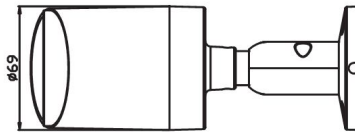

Model: ON-542FAHZ49EA

2MP Fixed Mini Bullet POE IP Camera

Features:

- ❖ 1/2.8" Sony IMX307 CMOS sensor
- ❖ Full HD resolution 1920 x 1080P
- ❖ Ultra low illumination 0.001Lux
- ❖ Day/Night (ICR), AWB, AGC, BLC, 2D/3D-DNR, IR-CUT
- ❖ D-WDR, Motion Detection, Privacy Mask, Mirror
- ❖ RTSP and Onvif 17.06 compatible
- ❖ H.265/H.264 dual-stream media server
- ❖ Easy-to-use P2P Cloud service
- ❖ Multi web browser, PC Client, mobile APP remote access
- ❖ Internal Microphone, reset button optional
- ❖ RJ45 100Mbps network port, IEEE802.3af PoE
- ❖ SD card slot optional
- ❖ Lightning protection 4000V
- ❖ Strong water-proof housing, IP66
- ❖ 2PCS Array IR Led , IR distance:25-30M
- ❖ HD 3.6mm Fix lens

Technical Specifications:

Model	ON-542FAHZ49EA
Camera	
Image Sensor	1/2.8" SONY IMX307 CMOS
Effective Pixels	1920 (H) x 1080 (V)
Electronic Shutter	AUTO, 1/25s ~ 1/100000s
Min. Illumination	0.001Lux@F1.2(AGC ON), 0Lux IR on
Day/Night	Auto/Color/(B/W)/Timing
WDR	Digital WDR/HDR(>120dB)
White Balance	Auto/Indoor/Outdoor
BLC	Support
DNR	2D/3D DNR
Other	Motion Detection, Privacy Mask, Mirror, flip
Encode	
Embedded Solution	Mstar 335
Video Standard	H.264/H.265
Video Resolution	Main stream: 1080P@30fps , 720P@30fps Sub stream: D1/VGA/360P@30fps
Video Bitrates	32Kbps - 5Mbps, VBR/CBR
Audio Standard	G.711-u/G.711-a
OSD Overlay	Title and Time overlay
Leds	
Leds	2PCS Array IR Led
Light Distance	25-30 M
Lens	
Focal length	HD 3.6mm Fix lens
Optional Functions	
Audio/SD card slot (support maximum 256GB SD card)	
Network Services	
Protocol	HTTP/RTSP/FTP/NFS/SMTP/DHCP/NTP, etc.
P2P	Yes
Web	IE , Firefox, etc.
Media	CMS, Android, IOS
ONVIF	17.06 compatible
General	
Network Port	1-RJ45, 100Mbps,
Power Supply	IEEE802.3af PoE, 12 VDC ± 10%
Power Consumption	< 8 W
Operating Temp.	-30°C -(+60)°C, 10%-90%RH