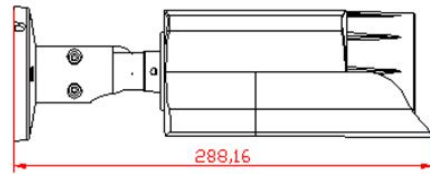

### Features:

- ❖ 1/2.8" Sony IMX307 CMOS sensor
- ❖ Full HD resolution 1920 x 1080P
- ❖ Ultra low illumination 0.001Lux
- ❖ Day/Night (ICR), AWB, AGC, BLC, 2D/3D-DNR, IR-CUT
- ❖ D-WDR, Motion Detection, Privacy Mask, Mirror
- ❖ RTSP and Onvif 17.06 compatible
- ❖ H.265/H.264 dual-stream media server
- ❖ Easy-to-use P2P Cloud service
- ❖ Multi web browser, PC Client, mobile APP remote access
- ❖ Internal Microphone, reset button optional
- ❖ RJ45 100mbps network port, IEEE802.3af PoE
- ❖ SD card slot optional
- ❖ Lightning protection 4000V
- ❖ Strong water-proof housing, IP66
- ❖ 4PCS Array Led, IR distance:70-80M
- ❖ HD 2.8-12mm varifocal lens