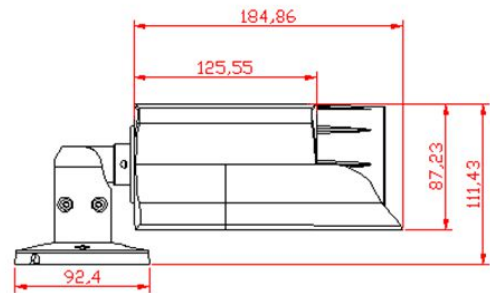

### Features:

- ❖ 1/2.8" Sony IMX307 CMOS sensor
- ❖ Full HD resolution 1920 x 1080P
- ❖ Ultra low illumination 0.001Lux
- ❖ Day/Night (ICR), AWB, AGC, BLC, 2D/3D-DNR, IR-CUT
- ❖ D-WDR, Motion Detection, Privacy Mask, Mirror
- ❖ RTSP and Onvif 17.06 compatible
- ❖ H.265/H.264 dual-stream media server
- ❖ Easy-to-use P2P Cloud service
- ❖ Multi web browser, PC Client, mobile APP remote access
- ❖ Internal Microphone, reset button optional
- ❖ RJ45 100mbps network port, IEEE802.3af PoE
- ❖ SD card slot optional
- ❖ Lightning protection 4000V
- ❖ Strong water-proof housing, IP66
- ❖ 4PCS Array Led, IR distance:70-80M
- ❖ HD 2.8-12mm varifocal lens