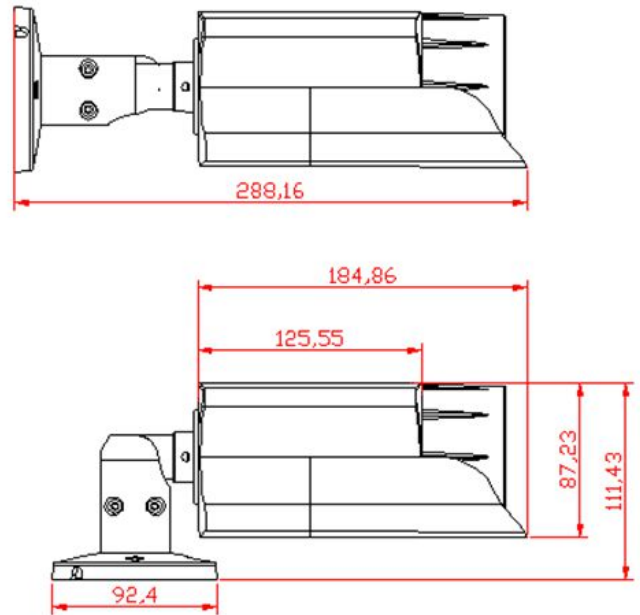

Model: **ON-595GAHZ86A**

### Features:

- ❖ 1/2.8" Sony IMX335 CMOS sensor
- ❖ Full HD resolution 2592 x 1944P
- ❖ Ultra low illumination 0.01Lux
- ❖ Day/Night (ICR), AWB, AGC, BLC, 2D/3D-DNR, IR-CUT
- ❖ D-WDR, Motion Detection, Privacy Mask, Mirror
- ❖ RTSP and Onvif 17.06 compatible
- ❖ H.265/H.264 dual-stream media server
- ❖ Easy-to-use P2P Cloud service
- ❖ Multi web browser, PC Client, mobile APP remote access
- ❖ Optional customization Lens/Audio/Alarm/Storage/POE, etc.
- ❖ Lightning protection 4000V

- ❖ 4pcs array IR Leds, IR distance 80 meters
- ❖ HD 2.8-12 mm motorized lens