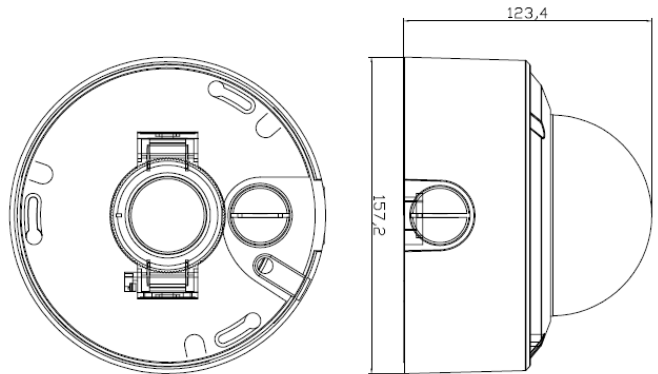

Model: **ON-595SGAHBB78A**

### Features:

- ❖ 1/2.8" Sony IMX335 CMOS sensor
- ❖ Full HD resolution 2592 x 1944P
- ❖ Ultra low illumination 0.01Lux
- ❖ Day/Night (ICR), AWB, AGC, BLC, 2D/3D-DNR, IR-CUT
- ❖ D-WDR, Motion Detection, Privacy Mask, Mirror
- ❖ RTSP and Onvif 17.06 compatible
- ❖ H.265/H.264 dual-stream media server
- ❖ Easy-to-use P2P Cloud service
- ❖ Multi web browser, PC Client, mobile APP remote access
- ❖ Audio input/output; Alarm input/ output ; SD card slot
- ❖ Lightning protection 4000V
- ❖ 24pcs SMD Array IR LEDs, IR distance 40 meters
- ❖ 2.8-12 mm motorized lens

## Technical Specifications:

<b>Model</b>	<b>ON-595SGAHBB78A</b>
<b>Camera</b>	
Image Sensor	1/2.8" SONY IMX335 CMOS
Effective Pixels	2592 (H) × 1944 (V)
Electronic Shutter	AUTO, 1/25s ~ 1/100000s
Min. Illumination	0.001Lux@F1.2(AGC ON), 0Lux IR on
Day/Night	Auto/Color/(B/W)/Timing
WDR	Digital WDR
White Balance	Auto/Indoor/Outdoor
BLC	Support
DNR	2D/3D DNR
Other	Motion Detection, Privacy Mask, Mirror, flip
<b>Encode</b>	
Embedded Solution	Mstar 328Q
Video Standard	H.264/H.265
Video Resolution	Main Stream:30fps@ 5MP(2592*1944) , 30fps@ 4MP(2592*1520) Sub Stream: D1/VGA(640x480)/360P/QVGA@30fps
Video Bitrates	32Kbps - 8Mbps, VBR/CBR
Audio Standard	G.711-u/G.711-a
OSD Overlay	Title and Time overlay
<b>IR Led</b>	
IR Led	24 SMD array Leds
IR Distance	40 M
<b>Lens</b>	
Focal length	2.8-12mm AF lens
Zoom	4X Manual Zoom
<b>Other Function</b>	
Audio	1 RCA in (sound pick-up), 1 RCA out (talk-back)
Alarm	1 Alarm in (switch), 1 Alarm out (+12VDC)
Storage	Micro-SD slot (Max. 128GB )
RS-485	Yes
POE	Internal POE
<b>Network Services</b>	
Protocol	HTTP/RTSP/FTP/NFS/SMTP/DHCP/NTP, etc.
P2P	Yes
Web	IE , Firefox, etc.
Media	CMS, Android, IOS
ONVIF	17.06 compatible
<b>General</b>	
Network Port	1-RJ45, 100Mbps, POE
Power Supply	12 VDC ± 10%
Power Consumption	< 8 W
Operating Temp.	-30°C-(+60)°C, 10%-90%RH