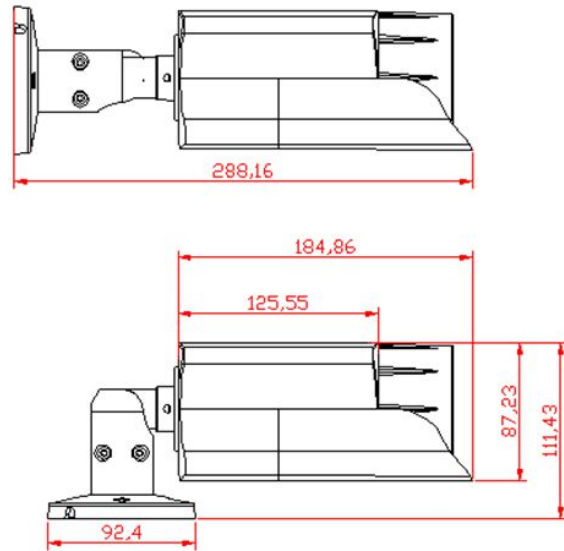

Model: ON-608AHZ86A

4K 8MP 80m Varifocal Bullet POE IP Camera

Features:

- 1/2.8" Sony CMOS sensor
- 4K resolution 3840 x 2160P
- Low illumination 0.01Lux
- Day/Night, AWB/MWB,BLC, HLC, 2D/3D-DNR,Shutter, IR-CUT
- D-WDR,Mirror, rotate, Defogging
- Multiply Style OSD Overlay,Motion Detection, Privacy Mask
- RTSP and Onvif 17.06 compatible with many third-party NVR
- H.264/H.265 dual-stream media server
- Easy-to-use P2P Cloud service
- Support user authentication, video data encryption
- Support Alarm Snapshot to Email and FTP
- Multiply WEB browser IE,Firefox 32bit ESR, PC Client, Mobile APP remote access

- RJ45 100mbps network port, IEEE802.3af PoE
- Lightning protection 4000V
- Strong water-proof housing, IP66
- 4 pcs Array IR Leds, IR distance 80 meters
- HD 2.8-12 mm varifocal lens

Technical Specifications:

Model	ON-608AHZ86A
Camera	
Image Sensor	1/2.8" Sony CMOS
Effective Pixels	8 megapixels
Electronic Shutter	AUTO, 1/25s ~ 1/100000s
Min. Illumination	0.01Lux@F1.2(AGC ON), 0Lux IR on
Day/Night	Auto/Color/(B/W)/Timing
WDR	Digital WDR
White Balance	Auto/Manual
BLC /HLC	Support
DNR	2D/3D DNR
Other	AGC,Motion Detection,Privacy Mask,Flip,Rotate,RIO,OSD overlay
Encode	
Video Standard	H.264/H.265
Video Resolution	MainStream:20fps@8MP(3840x2160),30fps@6MP(3072x2048)/5MP(2592x1944)/4MP/3MP/1080P/720P,etc. Sub stream: 720x480/VGA(640x480)/360P/QVGA@30fps,etc.
Video Bitrates	512Kbps - 12Mbps, VBR/CBR
Audio Standard	G.711-u/G.711-a
Built-in Mic	Optional
OSD Overlay	Title and Time overlay ,custom color adjustable
IR Led	
IR Led	4 pcs array IR Led
IR Distance	80 M
Lens	
Focal length	2.8-12mm varifocal lens
Optional Function	
PoE, Audio	
Network Services	
Protocol	HTTP/RTSP/FTP/SMTP/DHCP/NTP/NFS, etc.
P2P	Yes
Web	IE , Firefox (32bit esr), etc.
Media	CMS, Android, IOS
ONVIF	17.06 compatible
General	
Network Port	1-RJ45, 100Mbps, POE optional
Power Supply	12 VDC ± 10%
Power Consumption	< 8 W
Operating Temp.	-30℃-(+60)℃, 10%-90%RH