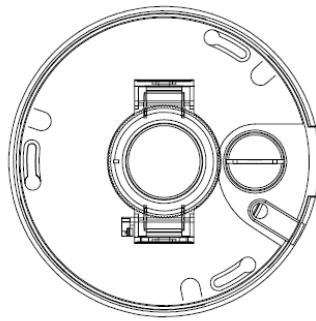

Model: ON-608FAHBB78A

4K 8MP Varifocal POE Vandal proof Dome IP Camera

Features:

- 1/2.8" Sony CMOS sensor
- 4K resolution 3840 x 2160P
- Low illumination 0.01Lux
- Day/Night, AWB/MWB,BLC, HLC, 2D/3D-DNR,Shutter, IR-CUT
- D-WDR,Mirror, rotate, Defogging
- Multiply Style OSD Overlay,Motion Detection, Privacy Mask
- RTSP and Onvif 17.06 compatible with many third-party NVR
- H.264/H.265 dual-stream media server
- Easy-to-use P2P Cloud service
- Support user authentication, video data encryption
- Support Alarm Snapshot to Email and FTP
- Multiply WEB browser IE,Firefox 32bit ESR, PC Client, Mobile APP remote access
- RJ45 100mbps network port, IEEE802.3af PoE
- Lightning protection 4000V