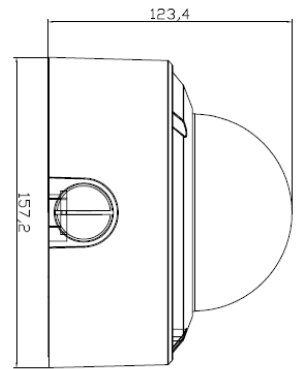

Model: ON-608FAHBB78A

4K 8MP Varifocal POE Vandal proof Dome IP Camera

Features:

- 1/2.8" Sony CMOS sensor
- 4K resolution 3840 x 2160P
- Low illumination 0.01Lux
- Day/Night, AWB/MWB,BLC, HLC, 2D/3D-DNR,Shutter, IR-CUT
- D-WDR,Mirror, rotate, Defogging
- Multiply Style OSD Overlay,Motion Detection, Privacy Mask
- RTSP and Onvif 17.06 compatible with many third-party NVR
- H.264/H.265 dual-stream media server
- Easy-to-use P2P Cloud service
- Support user authentication, video data encryption
- Support Alarm Snapshot to Email and FTP
- Multiply WEB browser IE,Firefox 32bit ESR, PC Client, Mobile APP remote access
- RJ45 100mbps network port, IEEE802.3af PoE
- Lightning protection 4000V