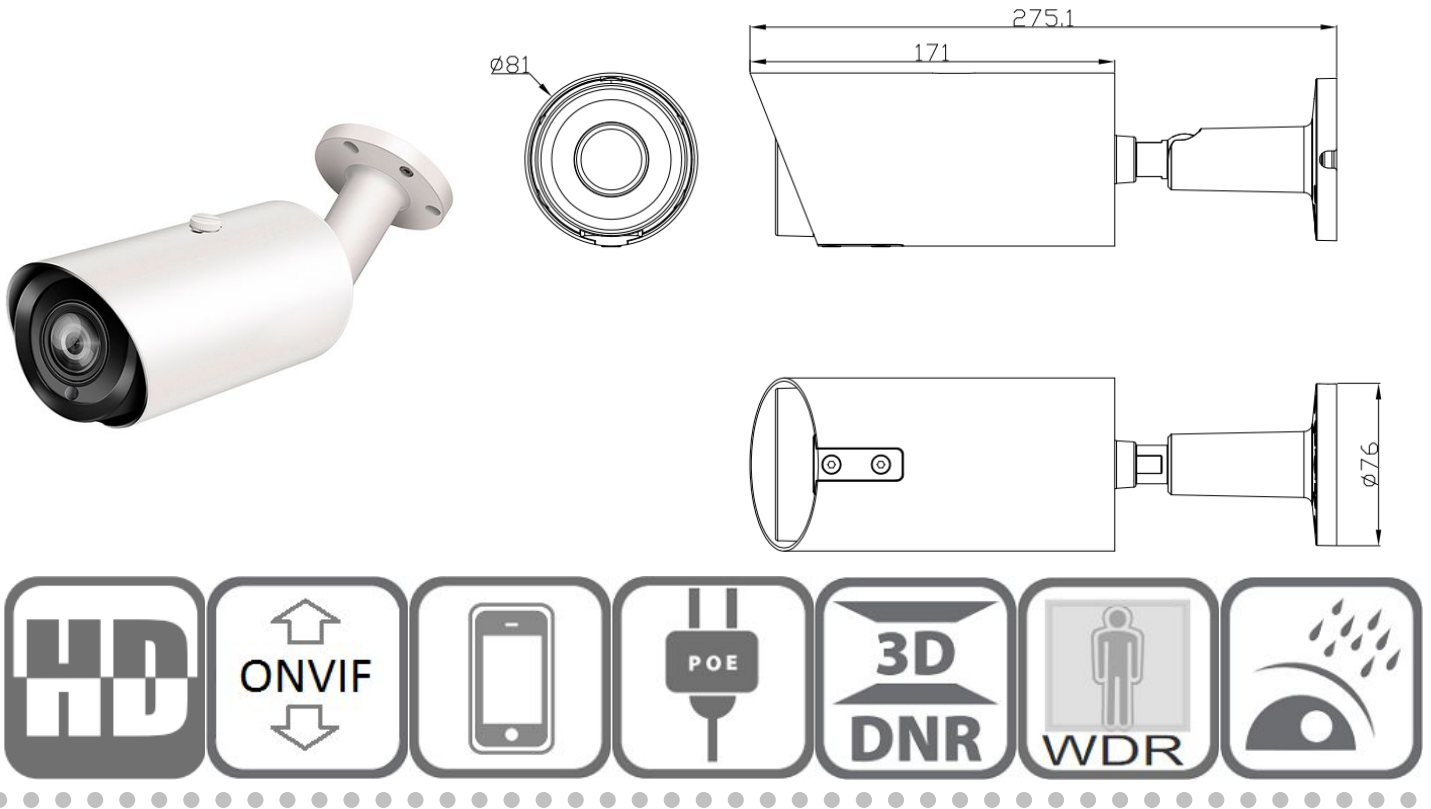

Model: ON-608FAHZ57EA

4K 8MP Varifocal Bullet POE IP Camera

Features:

- 1/2.8" Sony CMOS sensor
- 4K resolution 3840 x 2160P
- Low illumination 0.01Lux
- Day/Night, AWB/MWB,BLC, HLC, 2D/3D-DNR,Shutter, IR-CUT
- D-WDR,Mirror, rotate, Defogging
- Multiply Style OSD Overlay,Motion Detection, Privacy Mask
- RTSP and Onvif 17.06 compatible with many third-party NVR
- H.264/H.265 dual-stream media server
- Easy-to-use P2P Cloud service
- Support user authentication, video data encryption
- Support Alarm Snapshot to Email and FTP
- Multiply WEB browser IE,Firefox 32bit ESR, PC Client, Mobile APP remote access
- RJ45 100mbps network port, IEEE802.3af PoE
- Lightning protection 4000V