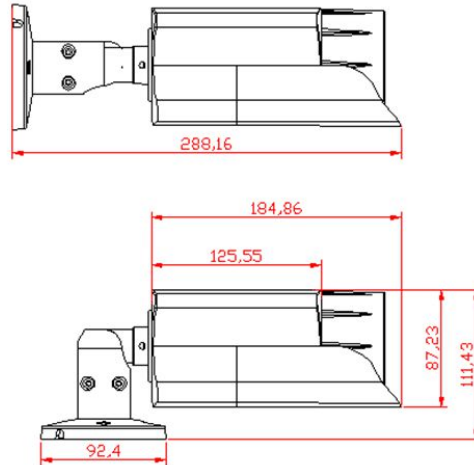

Model: ON-608FAHZ86A

4K 8MP 80m Varifocal Bullet POE IP Camera

Features:

- 1/2.8" Sony CMOS sensor
- 4K resolution 3840 x 2160P
- Low illumination 0.01Lux
- Day/Night, AWB/MWB,BLC, HLC, 2D/3D-DNR,Shutter, IR-CUT
- D-WDR,Mirror, rotate, Defogging
- Multiply Style OSD Overlay,Motion Detection, Privacy Mask
- RTSP and Onvif 17.06 compatible with many third-party NVR
- H.264/H.265 dual-stream media server
- Easy-to-use P2P Cloud service
- Support user authentication, video data encryption
- Support Alarm Snapshot to Email and FTP
- Multiply WEB browser IE,Firefox 32bit ESR, PC Client, Mobile APP remote access
- RJ45 100mbps network port, IEEE802.3af PoE
- Lightning protection 4000V

- Strong water-proof housing, IP66
- 4 pcs Array IR Leds, IR distance 80 meters
- HD 2.8-12 mm varifocal lens
- Support Human and Vehicle Detection

Technical Specifications:

Model	ON-608FAHZ86A
Camera	
Image Sensor	1/2.8" Sony CMOS
Effective Pixels	8 megapixels
Electronic Shutter	AUTO, 1/25s ~ 1/100000s
Min. Illumination	0.01Lux@F1.2(AGC ON), 0Lux IR on
Day/Night	Auto/Color/(B/W)/Timing
WDR	Digital WDR
White Balance	Auto/Manual
BLC /HLC	Support
DNR	2D/3D DNR
Other	AGC,Motion Detection,Privacy Mask,Flip,Rotate,RIO,OSD overlay
Encode	
Video Standard	H.264/H.265
Video Resolution	MainStream:20fps@8MP(3840x2160),30fps@6MP(3072x2048)/5MP(2592x1944)/4MP/3MP/1080P/720P,etc. Sub stream: 720x480/VGA(640x480)/360P/QVGA@30fps,etc.
Video Bitrates	512Kbps - 12Mbps, VBR/CBR
Audio Standard	G.711-u/G.711-a
Built-in Mic	Optional
OSD Overlay	Title and Time overlay ,custom color adjustable
IR Led	
IR Led	4 pcs array IR Led
IR Distance	80 M
Lens	
Focal length	2.8-12mm varifocal lens
Optional Function	
PoE, Audio	
Network Services	
Protocol	HTTP/RTSP/FTP/SMTP/DHCP/NTP/NFS, etc.
P2P	Yes
Web	IE , Firefox (32bit esr), etc.
Media	CMS, Android, IOS
ONVIF	17.06 compatible
General	
Network Port	1-RJ45, 100Mbps, POE optional
Power Supply	12 VDC ± 10%
Power Consumption	< 8 W
Operating Temp.	-30°C -(+60)°C, 10%-90%RH