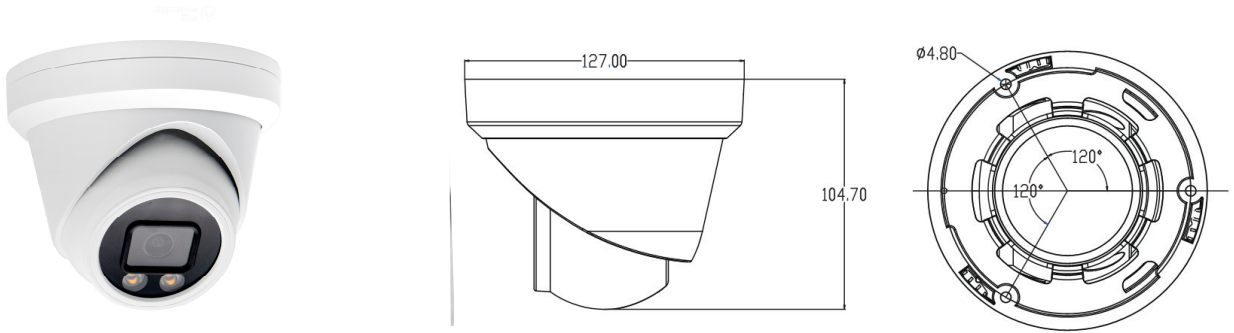

Model: ON-608FCB97BA

8MP 4K ColorVu Fixed Turret Dome IP Camera

Features:

- ❖ 1/2.8" Sony CMOS sensor
- ❖ 4K resolution 3840 x 2160P
- ❖ Low illumination 0.01Lux
- ❖ Day/Night (ICR), AWB, AGC, BLC, 2D/3D-DNR, IR-CUT
- ❖ D-WDR, Motion Detection, Privacy Mask, Mirror
- ❖ RTSP and Onvif 11.07 compatible
- ❖ H.265/H.264 dual-stream media server
- ❖ Easy-to-use P2P Cloud service
- ❖ Multi web browser, PC Client, mobile APP remote access
- ❖ Internal Microphone, reset button optional
- ❖ Lightning protection 4000V
- ❖ RJ45 100mbps network port, IEEE802.3af PoE
- ❖ Strong water-proof housing, IP67
- ❖ 2PCS Soft & Warm Supplemental Light, Light distance: 25-30M
- ❖ HD 2.8mm F1.0 true starlight lens

Technical Specifications:

Model	ON-608FCB97BA
Camera	
Image Sensor	1/2.8" SONY IMX415 CMOS
Effective Pixels	3840 (H) × 2160 (V)
Electronic Shutter	AUTO, 1/25s ~ 1/100000s
Min. Illumination	0.001Lux@F1.2(AGC ON), 0Lux IR on
Day/Night	Auto/Color/(B/W)/Timing
WDR	Digital WDR
White Balance	Auto/Indoor/Outdoor
BLC	Support
DNR	2D/3D DNR
Other	Motion Detection, Privacy Mask, Mirror, flip
Encode	
Embedded Solution	Mstar 328Q
Video Standard	H.264/H.265
Video Resolution	Main Stream:20fps@8MP(3840x2160),30fps@6MP(3072x2048)/5MP(2592x1944)/4MP/3MP/1080P/720P,etc. Sub stream: 720x480/VGA(640x480)/360P/QVGA@30fps,etc.
Video Bitrates	512Kbps - 12Mbps, VBR/CBR
Audio Standard	G.711-u/G.711-a
OSD Overlay	Title and Time overlay
Smart Detection	Human and Vehicle Detection
Leds	
Leds	2PCS Soft & Warm Supplemental Light
Light Distance	25-30 M
Lens	
Focal length	HD 2.8mm F1.0 true starlight lens
Optional Function	
Audio	
Network Services	
Protocol	HTTP/RTSP/FTP/NFS/SMTP/DHCP/NTP, etc.
P2P	Yes
Web	IE , Firefox, etc.
Media	CMS, Android, IOS
ONVIF	2.6 compatible
General	
Network Port	1-RJ45, 100Mbps
Power Supply	POE ,12 VDC ± 10%
Power Consumption	< 8 W
Operating Temp.	-30°C-(+60)°C, 10%-90%RH