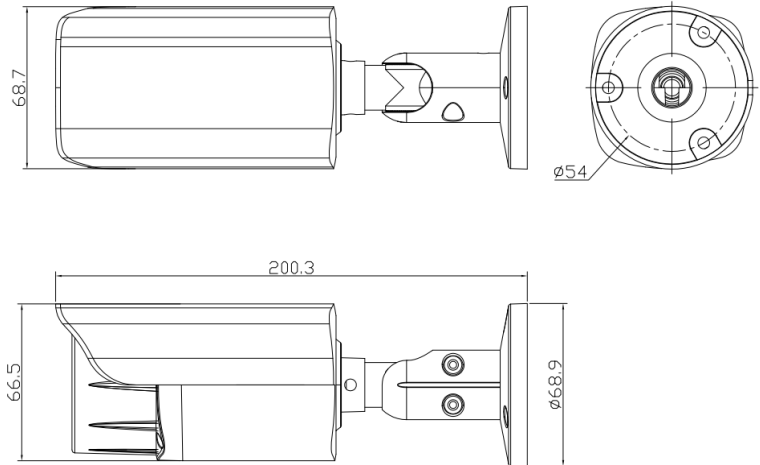

Model: **ON-608FCZ37YA**

4K 8MP ColorVu Bullet IP Camera with 2 way audio and SD card slot

Features:

- ❖ 1/2.8" Sony CMOS sensor
- ❖ 4K resolution 3840 x 2160P
- ❖ Low illumination 0.01Lux
- ❖ Day/Night (ICR), AWB, AGC, BLC, 2D/3D-DNR, IR-CUT
- ❖ D-WDR, Motion Detection, Privacy Mask, Mirror
- ❖ RTSP and Onvif 17.06 compatible
- ❖ H.265/H.264 dual-stream media server
- ❖ Easy-to-use P2P Cloud service
- ❖ Multi web browser, PC Client, mobile APP remote access
- ❖ **Two way audio, Built in Microphone and Speaker ,with SD card slot(support up to 256GB SD card)**
- ❖ **Support audio alarm to warn intruders off**
- ❖ Lightning protection 4000V
- ❖ Strong water-proof housing, IP67
- ❖ 2PCS Soft & Warm Supplemental Light,Light distance:25-30M
- ❖ HD 2.8mm F1.0 true starlight lens