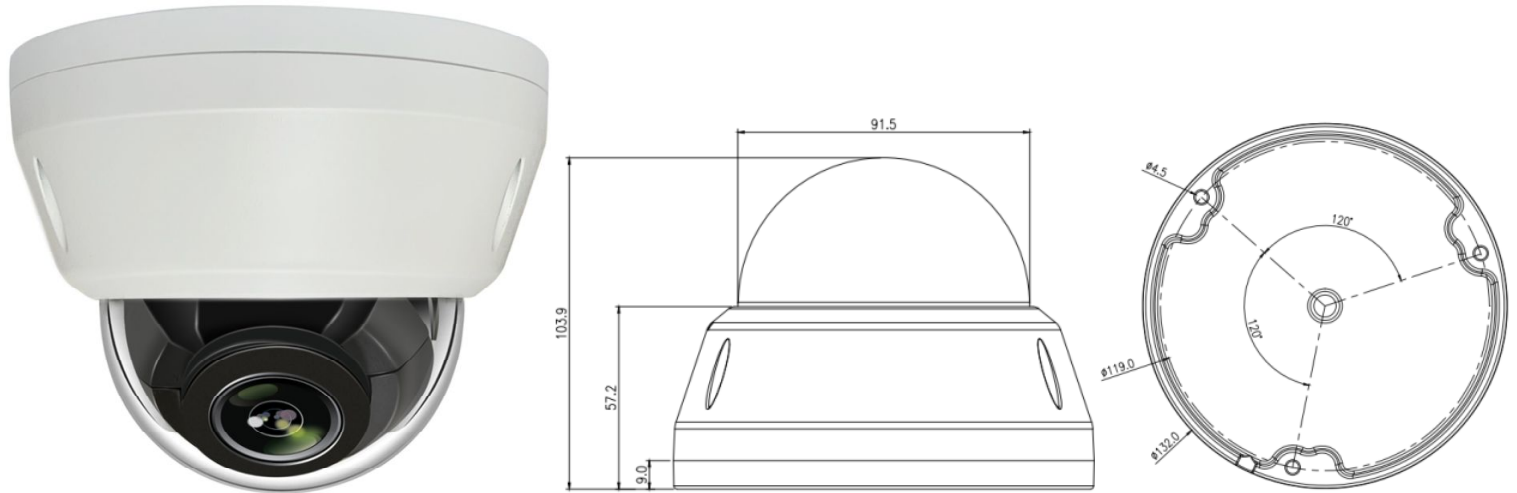

**Model: ON-608FGAHBB59A**

**4K 8MP Motorized POE Vandal proof Dome IP Camera**

## Features:

- 1/2.8" Sony CMOS sensor
- 4K resolution 3840 x 2160P
- Low illumination 0.01Lux
- Day/Night, AWB/MWB,BLC, HLC, 2D/3D-DNR,Shutter, IR-CUT
- D-WDR,Mirror, rotate, Defogging
- Multiply Style OSD Overlay,Motion Detection, Privacy Mask
- RTSP and Onvif 17.06 compatible with many third-party NVR
- H.264/H.265 dual-stream media server
- Easy-to-use P2P Cloud service
- Support user authentication, video data encryption
- Support Alarm Snapshot to Email and FTP
- Multiply WEB browser IE,Firefox 32bit ESR, PC Client, Mobile APP remote access
- RJ45 100mbps network port, IEEE802.3af PoE
- Lightning protection 4000V

- Strong water-proof housing, IP66
- 4 pcs Array IR Leds, IR distance 40 meters
- HD 2.8-12 mm motorized lens
- Support Human and Vehicle Detection