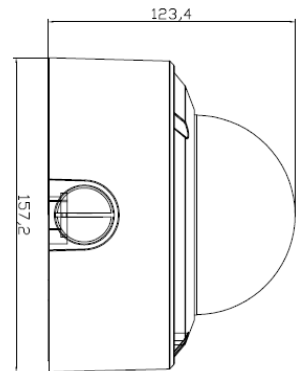

Model: ON-608FGAHBB78A

4K 8MP Motorized POE Vandal proof Dome IP Camera

Features:

- 1/2.8" Sony CMOS sensor
- 4K resolution 3840 x 2160P
- Low illumination 0.01Lux
- Day/Night, AWB/MWB,BLC, HLC, 2D/3D-DNR,Shutter, IR-CUT
- D-WDR,Mirror, rotate, Defogging
- Multiply Style OSD Overlay,Motion Detection, Privacy Mask
- RTSP and Onvif 17.06 compatible with many third-party NVR
- H.264/H.265 dual-stream media server
- Easy-to-use P2P Cloud service
- Support user authentication, video data encryption
- Support Alarm Snapshot to Email and FTP
- Multiply WEB browser IE,Firefox 32bit ESR, PC Client, Mobile APP remote access
- RJ45 100mbps network port, IEEE802.3af PoE
- Lightning protection 4000V