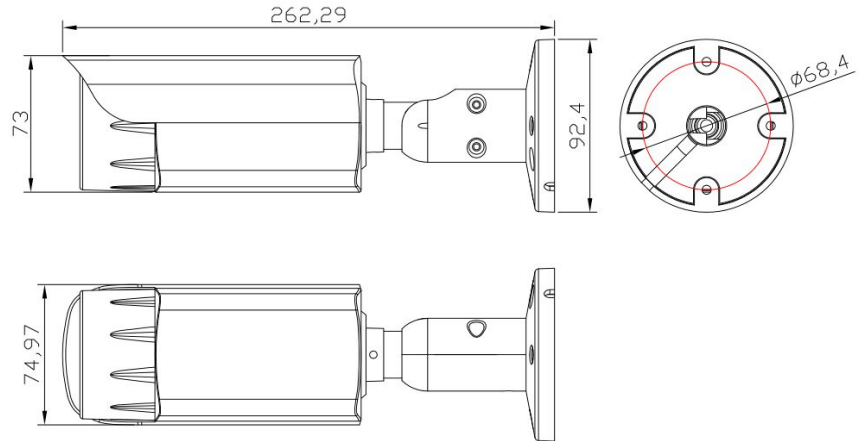

Model: ON-608FGAHZ56FA

4K 8MP Motorized Bullet POE IP Camera

Features:

- 1/2.8" Sony CMOS sensor
- 4K resolution 3840 x 2160P
- Low illumination 0.01Lux
- Day/Night, AWB/MWB,BLC, HLC, 2D/3D-DNR,Shutter, IR-CUT
- D-WDR,Mirror, rotate, Defogging
- Multiply Style OSD Overlay,Motion Detection, Privacy Mask
- RTSP and Onvif 17.06 compatible with many third-party NVR
- H.264/H.265 dual-stream media server
- Easy-to-use P2P Cloud service
- Support user authentication, video data encryption
- Support Alarm Snapshot to Email and FTP
- Multiply WEB browser IE,Firefox 32bit ESR, PC Client, Mobile APP remote access
- RJ45 100mbps network port, IEEE802.3af PoE
- Lightning protection 4000V
- Strong water-proof housing, IP66