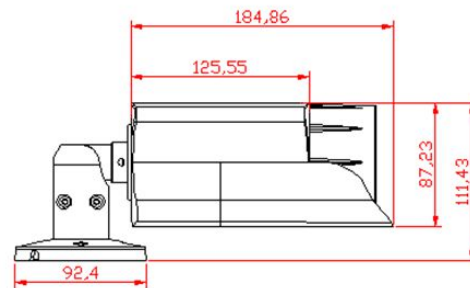

Model: ON-608FGAHZ86A

4K 8MP 80m Motorized Bullet POE IP Camera

Features:

- 1/2.8" Sony CMOS sensor
- 4K resolution 3840 x 2160P
- Low illumination 0.01Lux
- Day/Night, AWB/MWB,BLC, HLC, 2D/3D-DNR,Shutter, IR-CUT
- D-WDR,Mirror, rotate, Defogging
- Multiply Style OSD Overlay,Motion Detection, Privacy Mask
- RTSP and Onvif 17.06 compatible with many third-party NVR
- H.264/H.265 dual-stream media server
- Easy-to-use P2P Cloud service
- Support user authentication, video data encryption
- Support Alarm Snapshot to Email and FTP
- Multiply WEB browser IE,Firefox 32bit ESR, PC Client, Mobile APP remote access
- RJ45 100mbps network port, IEEE802.3af PoE
- Lightning protection 4000V

- Strong water-proof housing, IP66
- 4 pcs Array IR Leds, IR distance 80 meters
- HD 2.8-12 mm motorized lens
- Support Human and Vehicle Detection

Technical Specifications:

Model	ON-608FGAHZ86A
Camera	
Image Sensor	1/2.8" Sony CMOS
Effective Pixels	8 megapixels
Electronic Shutter	AUTO, 1/25s ~ 1/100000s
Min. Illumination	0.01Lux@F1.2(AGC ON), 0Lux IR on
Day/Night	Auto/Color/(B/W)/Timing
WDR	Digital WDR
White Balance	Auto/Manual
BLC /HLC	Support
DNR	2D/3D DNR
Other	AGC,Motion Detection,Privacy Mask,Flip,Rotate,RIO,OSD overlay
Encode	
Video Standard	H.264/H.265
Video Resolution	MainStream:20fps@8MP(3840x2160),30fps@6MP(3072x2048)/5MP(2592x1944)/4MP/3MP/1080P/720P,etc. Sub stream: 720x480/VGA(640x480)/360P/QVGA@30fps,etc.
Video Bitrates	512Kbps - 12Mbps, VBR/CBR
Audio Standard	G.711-u/G.711-a
Built-in Mic	Optional
OSD Overlay	Title and Time overlay ,custom color adjustable
IR Led	
IR Led	4 pcs array IR Led
IR Distance	80 M
Lens	
Focal length	2.8-12mm motorized lens
Optional Function	
PoE, Audio	
Network Services	
Protocol	HTTP/RTSP/FTP/SMTP/DHCP/NTP/NFS, etc.
P2P	Yes
Web	IE , Firefox (32bit esr), etc.
Media	CMS, Android, IOS
ONVIF	17.06 compatible
General	
Network Port	1-RJ45, 100Mbps, POE optional
Power Supply	12 VDC ± 10%
Power Consumption	< 8 W
Operating Temp.	-30°C -(+60)°C, 10%-90%RH