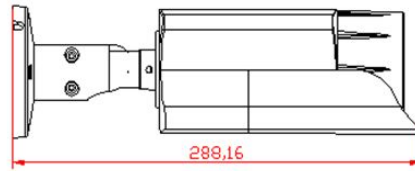

Model: ON-608FGAHZ86A

4K 8MP 80m Motorized Bullet POE IP Camera

Features:

- 1/2.8" Sony CMOS sensor
- 4K resolution 3840 x 2160P
- Low illumination 0.01Lux
- Day/Night, AWB/MWB,BLC, HLC, 2D/3D-DNR,Shutter, IR-CUT
- D-WDR,Mirror, rotate, Defogging
- Multiply Style OSD Overlay,Motion Detection, Privacy Mask
- RTSP and Onvif 17.06 compatible with many third-party NVR
- H.264/H.265 dual-stream media server
- Easy-to-use P2P Cloud service
- Support user authentication, video data encryption
- Support Alarm Snapshot to Email and FTP
- Multiply WEB browser IE,Firefox 32bit ESR, PC Client, Mobile APP remote access
- RJ45 100mbps network port, IEEE802.3af PoE
- Lightning protection 4000V

- Strong water-proof housing, IP66
- 4 pcs Array IR Leds, IR distance 80 meters
- HD 2.8-12 mm motorized lens
- Support Human and Vehicle Detection

Technical Specifications:

Model	ON-608FGAHZ86A
Camera	
Image Sensor	1/2.8" Sony CMOS
Effective Pixels	8 megapixels
Electronic Shutter	AUTO, 1/25s ~ 1/100000s
Min. Illumination	0.01Lux@F1.2(AGC ON), 0Lux IR on
Day/Night	Auto/Color/(B/W)/Timing
WDR	Digital WDR
White Balance	Auto/Manual
BLC /HLC	Support
DNR	2D/3D DNR
Other	AGC,Motion Detection,Privacy Mask,Flip,Rotate,RIO,OSD overlay
Encode	
Video Standard	H.264/H.265
Video Resolution	MainStream:20fps@8MP(3840x2160),30fps@6MP(3072x2048)/5MP(2592x1944)/4MP/3MP/1080P/720P,etc. Sub stream: 720x480/VGA(640x480)/360P/QVGA@30fps,etc.
Video Bitrates	512Kbps - 12Mbps, VBR/CBR
Audio Standard	G.711-u/G.711-a
Built-in Mic	Optional
OSD Overlay	Title and Time overlay ,custom color adjustable
IR Led	
IR Led	4 pcs array IR Led
IR Distance	80 M
Lens	
Focal length	2.8-12mm motorized lens
Optional Function	
PoE, Audio	
Network Services	
Protocol	HTTP/RTSP/FTP/SMTP/DHCP/NTP/NFS, etc.
P2P	Yes
Web	IE , Firefox (32bit esr), etc.
Media	CMS, Android, IOS
ONVIF	17.06 compatible
General	
Network Port	1-RJ45, 100Mbps, POE optional
Power Supply	12 VDC ± 10%
Power Consumption	< 8 W
Operating Temp.	-30°C -(+60)°C, 10%-90%RH