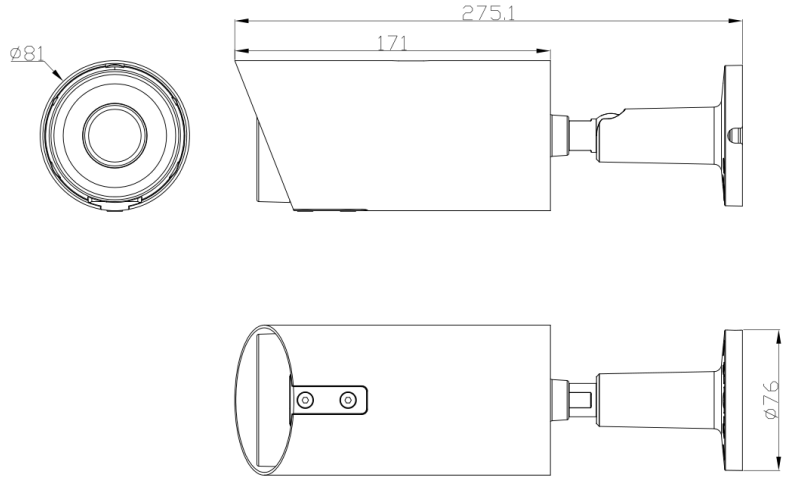

Model: ON-608FGCZ57FA

8MP 4K Colorvu Motorized IP camera Human and Vehicle Detection

Features:

- 1/2.8" Sony CMOS sensor
- 4K resolution 3840 x 2160P
- Low illumination 0.01Lux
- Day/Night, AWB/MWB,BLC, HLC, 2D/3D-DNR,Shutter, IR-CUT
- D-WDR,Mirror, rotate, Defogging
- Multiply Style OSD Overlay,Motion Detection, Privacy Mask
- RTSP and Onvif 17.06 compatible with many third-party NVR
- H.264/H.265 dual-stream media server
- Easy-to-use P2P Cloud service
- Support user authentication, video data encryption
- Support Alarm Snapshot to Email and FTP
- Multiply WEB browser IE,Firefox 32bit ESR, PC Client, Mobile APP remote access
- RJ45 100mbps network port, IEEE802.3af PoE

- Lightning protection 4000V
- Strong water-proof housing, IP67
- 4PCS Soft & Warm Supplemental Light,Light distance:30-40M
- HD 2.7-13.5 mm motorized lens

Technical Specifications:

Model	ON-608FGCZ57FA
Camera	
Image Sensor	1/2.8" Sony CMOS
Effective Pixels	8 megapixels
Electronic Shutter	AUTO, 1/25s ~ 1/100000s
Min. Illumination	0.01Lux@F1.2(AGC ON), 0Lux IR on
Day/Night	Auto/Color/(B/W)/Timing
WDR	Digital WDR
White Balance	Auto/Manual
BLC /HLC	Support
DNR	2D/3D DNR
Other	AGC,Motion Detection,Privacy Mask,Flip ,OSD overlay
Encode	
Video Standard	H.264/H.265
Video Resolution	MainStream:20fps@8MP(3840x2160),30fps@6MP(3072x2048)/5MP(2592x1944)/4MP/3MP/1080P/720P,etc. Sub stream: 720x480/VGA(640x480)/360P/QVGA@30fps,etc.
Video Bitrates	512Kbps - 12Mbps, VBR/CBR
Audio Standard	G.711-u/G.711-a
Built-in Mic	Yes
Built-in Speaker	NO
Smart Detection	Human and Vehicle Detection
IR Led	
IR Led	4PCS Soft & Warm Supplemental Light
IR Distance	30-40 M
Lens	
Focal length	2.7-13.5 mm motorized lens
Other Function	
PoE	
Network Services	
Protocol	HTTP/RTSP/FTP/SMTP/DHCP/NTP/NFS, etc.
P2P	Yes
Web	IE , Firefox (32bit esr), etc.
Media	CMS, Android, IOS
ONVIF	17.06 compatible
General	
Network Port	1-RJ45, 100Mbps
Power Supply	12 VDC ± 10%
Power Consumption	< 8 W
Operating Temp.	-30°C -(+60)°C, 10%-90%RH