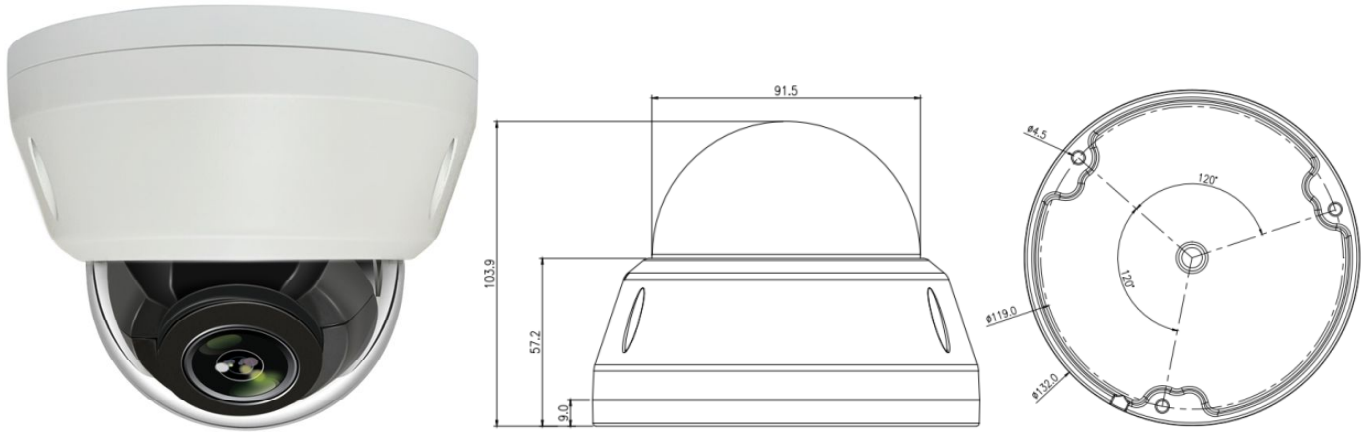

Model: ON-608SGAHBB59A

4K 8MP Motorized POE Vandal proof Dome IP Camera

Features:

- 1/2.8" Sony CMOS sensor
- 4K resolution 3840 x 2160P
- Low illumination 0.01Lux
- Day/Night, AWB/MWB,BLC, HLC, 2D/3D-DNR,Shutter, IR-CUT
- D-WDR,Mirror, rotate, Defogging
- Multiply Style OSD Overlay,Motion Detection, Privacy Mask
- RTSP and Onvif 17.06 compatible with many third-party NVR
- H.264/H.265 dual-stream media server
- Easy-to-use P2P Cloud service
- Support user authentication, video data encryption
- Support Alarm Snapshot to Email and FTP
- Multiply WEB browser IE,Firefox 32bit ESR, PC Client, Mobile APP remote access
- Audio input/output; Alarm input/out put; SD card slot (internal)
- RJ45 100mbps network port, IEEE802.3af PoE
- Lightning protection 4000V
- Strong water-proof housing, IP66
- 4 pcs Array IR Leds, IR distance 40 meters