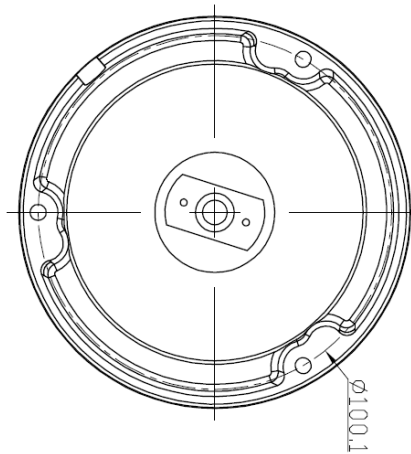

Model: ON-716AHBB54A

6MP Vandal-proof POE IP67 Dome IP Camera

Features:

- 1/2.8" Sony CMOS sensor
- Max. 6MP resolution 3072x2048
- Low illumination 0.01Lux
- Day/Night, AWB/MWB,BLC, HLC, 2D/3D-DNR,Shutter, IR-CUT
- D-WDR,Mirror, rotate, Defogging
- Multiply Style OSD Overlay,Motion Detection, Privacy Mask
- RTSP and Onvif 17.06 compatible with many third-party NVR
- H.264/H.265 dual-stream media server
- Easy-to-use P2P Cloud service
- Support user authentication, video data encryption
- Support Alarm Snapshot to Email and FTP
- Multiply WEB browser IE,Firefox 32bit ESR, PC Client, Mobile APP remote access
- RJ45 100mbps network port, IEEE802.3af PoE

- Lightning protection 4000V
- Strong water-proof housing, IP66
- 18 pcs SMD Array IR Leds, IR distance 30 meters
- HD 2.8-12 mm varifocal lens
- Support Human body detection, vehicle detection

Technical Specifications:

Model	ON-716AHBB54A
Camera	
Image Sensor	1/2.8" Sony IMX335 CMOS
Effective Pixels	3072x2048
Electronic Shutter	AUTO, 1/25s ~ 1/100000s
Min. Illumination	0.01Lux@F1.2(AGC ON), 0Lux IR on
Day/Night	Auto/Color/(B/W)/Timing
WDR	Digital WDR
White Balance	Auto/Manual
BLC /HLC	Support
DNR	2D/3D DNR
Other	AGC, Motion Detection, Privacy Mask, Flip , OSD overlay
Encode	
Video Standard	H.264/H.265
Video Resolution	Main Stream: 25fps@6MP(3072x2048)/5MP(2592x1944), 30fps@4MP/3MP/1080P/720P Sub stream: 30fps@D1/VGA/360P/CIF, etc.
Video Bitrates	512Kbps - 8Mbps, VBR/CBR
Audio Standard	G.711-u/G.711-a
Built-in Mic	Optional
OSD Overlay	Title and Time overlay
IR Led	
IR Led	18 pcs SMD IR Led
IR Distance	30M
Lens	
Focal length	2.8-12 mm varifocal lens
Optional Function	
Built in audio	
Network Services	
Smart Event	Motion detection Human detection Vehicle detection
Protocol	HTTP/RTSP/FTP/SMTP/DHCP/NTP/NFS, etc.
P2P	Yes
Web	IE , Firefox (32bit esr), etc.
Media	CMS, Android, IOS
ONVIF	17.06 compatible