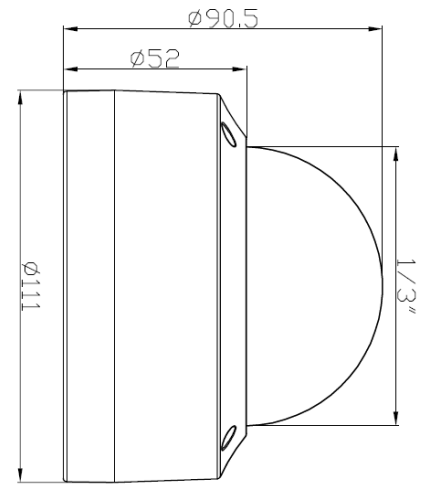

Model: ON-716AHBB54A

6MP Vandal-proof POE IP67 Dome IP Camera

Features:

- 1/2.8" Sony CMOS sensor
- Max. 6MP resolution 3072x2048
- Low illumination 0.01Lux
- Day/Night, AWB/MWB,BLC, HLC, 2D/3D-DNR,Shutter, IR-CUT
- D-WDR,Mirror, rotate, Defogging
- Multiply Style OSD Overlay,Motion Detection, Privacy Mask
- RTSP and Onvif 17.06 compatible with many third-party NVR
- H.264/H.265 dual-stream media server
- Easy-to-use P2P Cloud service
- Support user authentication, video data encryption
- Support Alarm Snapshot to Email and FTP
- Multiply WEB browser IE,Firefox 32bit ESR, PC Client, Mobile APP remote access
- RJ45 100mbps network port, IEEE802.3af PoE

- Lightning protection 4000V
- Strong water-proof housing, IP66
- 18 pcs SMD Array IR Leds, IR distance 30 meters
- HD 2.8-12 mm varifocal lens
- Support Human body detection, vehicle detection

Technical Specifications:

Model	ON-716AHBB54A
Camera	
Image Sensor	1/2.8" Sony IMX335 CMOS
Effective Pixels	3072x2048
Electronic Shutter	AUTO, 1/25s ~ 1/100000s
Min. Illumination	0.01Lux@F1.2(AGC ON), 0Lux IR on
Day/Night	Auto/Color/(B/W)/Timing
WDR	Digital WDR
White Balance	Auto/Manual
BLC /HLC	Support
DNR	2D/3D DNR
Other	AGC, Motion Detection, Privacy Mask, Flip , OSD overlay
Encode	
Video Standard	H.264/H.265
Video Resolution	Main Stream: 25fps@6MP(3072x2048)/5MP(2592x1944), 30fps@4MP/3MP/1080P/720P Sub stream: 30fps@D1/VGA/360P/CIF, etc.
Video Bitrates	512Kbps - 8Mbps, VBR/CBR
Audio Standard	G.711-u/G.711-a
Built-in Mic	Optional
OSD Overlay	Title and Time overlay
IR Led	
IR Led	18 pcs SMD IR Led
IR Distance	30M
Lens	
Focal length	2.8-12 mm varifocal lens
Optional Function	
Built in audio	
Network Services	
Smart Event	Motion detection Human detection Vehicle detection
Protocol	HTTP/RTSP/FTP/SMTP/DHCP/NTP/NFS, etc.
P2P	Yes
Web	IE , Firefox (32bit esr), etc.
Media	CMS, Android, IOS
ONVIF	17.06 compatible