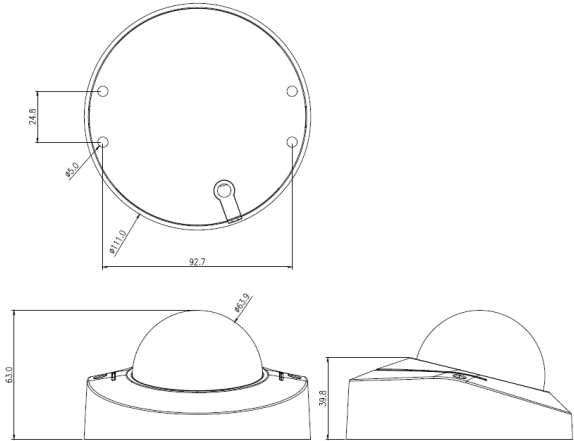

Model: ON-716AHBB63A

6MP Vandal-proof POE IP67 Dome IP Camera

Features:

- 1/2.8" Sony CMOS sensor
- Max. 6MP resolution 3072x2048
- Low illumination 0.01Lux
- Day/Night, AWB/MWB,BLC, HLC, 2D/3D-DNR,Shutter, IR-CUT
- D-WDR,Mirror, rotate, Defogging
- Multiply Style OSD Overlay,Motion Detection, Privacy Mask
- RTSP and Onvif 17.06 compatible with many third-party NVR
- H.264/H.265 dual-stream media server
- Easy-to-use P2P Cloud service
- Support user authentication, video data encryption
- Support Alarm Snapshot to Email and FTP
- Multiply WEB browser IE,Firefox 32bit ESR, PC Client, Mobile APP remote access
- RJ45 100mbps network port, IEEE802.3af PoE
- Lightning protection 4000V
- Strong water-proof housing, IP66
- 10pcs SMD Array IR Leds, IR distance 15 meters

- HD 3.6mm fix lens
- Support Human body detection,vehicle detection

Technical Specifications:

Model	ON-716AHBB63A
Camera	
Image Sensor	1/2.8" Sony IMX335 CMOS
Effective Pixels	3072x2048
Electronic Shutter	AUTO, 1/25s ~ 1/100000s
Min. Illumination	0.01Lux@F1.2(AGC ON), 0Lux IR on
Day/Night	Auto/Color/(B/W)/Timing
WDR	Digital WDR
White Balance	Auto/Manual
BLC /HLC	Support
DNR	2D/3D DNR
Other	AGC,Motion Detection,Privacy Mask,Flip ,OSD overlay
Encode	
Video Standard	H.264/H.265
Video Resolution	Main Stream: 25fps@6MP(3072x2048)/5MP(2592x1944), 30fps@4MP/3MP/1080P/720P Sub stream: 30fps@D1/VGA/360P/CIF, etc.
Video Bitrates	512Kbps - 8Mbps, VBR/CBR
Audio Standard	G.711-u/G.711-a
Audio	MIC Optional
Record	SD Slot optional (Max 256GB)
OSD Overlay	Title and Time overlay
IR Led	
IR Led	10 pcs SMD IR Led
IR Distance	15M
Lens	
Focal length	3.6mm fix lens
Network Services	
Smart Event	Motion detection Human detection Vehicle detection
Protocol	HTTP/RTSP/FTP/SMTP/DHCP/NTP/NFS, etc.
P2P	Yes
Web	IE , Firefox (32bit esr), etc.
Media	CMS, Android, IOS
ONVIF	17.06 compatible
General	
Network Port	1-RJ45, 100Mbps, POE optional
Power Supply	12 VDC ± 10%
Power Consumption	< 8 W
Operating Temp.	-30°C-(+60)°C , 10%-90%RH