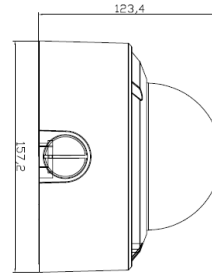

Model: ON-716AHBB78A

6MP Vandal-proof POE IP67 Dome IP Camera

Features:

- 1/2.8" Sony CMOS sensor
- Max. 6MP resolution 3072x2048
- Low illumination 0.01Lux
- Day/Night, AWB/MWB,BLC, HLC, 2D/3D-DNR,Shutter, IR-CUT
- D-WDR,Mirror, rotate, Defogging
- Multiply Style OSD Overlay,Motion Detection, Privacy Mask
- RTSP and Onvif 17.06 compatible with many third-party NVR
- H.264/H.265 dual-stream media server
- Easy-to-use P2P Cloud service
- Support user authentication, video data encryption
- Support Alarm Snapshot to Email and FTP
- Multiply WEB browser IE,Firefox 32bit ESR, PC Client, Mobile APP remote access
- RJ45 100mbps network port, IEEE802.3af PoE
- Lightning protection 4000V
- Strong water-proof housing, IP66
- 24 pcs SMD Array IR Leds, IR distance 40 meters
- HD 2.8-12 mm varifocal lens