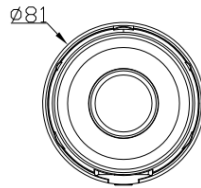

### Features:

- ❖ 1/2.8" Sony CMOS sensor
- ❖ 6MP HD resolution 3072 x 2048 output
- ❖ Ultra low illumination 0.01Lux
- ❖ • Day/Night (ICR), AWB, 2D/3D-DNR, IR-CUT, Privacy Mask, Mirror
- ❖ • D-WDR, Motion Detection, Human Detection, Vehicle Detection
- ❖ • RTSP and Onvif 17.06 compatible
- ❖ • H.265/H.264 dual-stream media server
- ❖ • Easy-to-use P2P Cloud service
- ❖ • Multi web browser, PC Client, mobile APP remote access
- ❖ RJ45 100Mbps network port, IEEE802.3af PoE
- ❖ Lightning protection 4000V
- ❖ Strong water-proof housing, IP66
- ❖ 20 pcs Array IR Led, IR distance 40 meters
- ❖ HD 2.8-12 mm varifocal lens

## Technical Specifications

<b>Model</b>	<b>ON-716AHZ57EA</b>
<b>Camera</b>	
Image Sensor	1/2.8" Sony CMOS
Effective Pixels	3072(H)×2048 (V)
Electronic Shutter	AUTO, 1/25s ~ 1/100000s
Min. Illumination	0.01Lux@F1.2(AGC ON), 0Lux IR on
Day/Night	Auto/Color/(B/W)/Timing
WDR	Digital WDR
White Balance	Auto/Manual
AGC/BLC/HLC	Support
DNR	2D/3D DNR
Other	Multi-lines OSD, Motion Detection, Privacy Mask, Mirror
<b>Encode</b>	
Video Standard	H.264/H.265
Video Resolution	Main Stream: 25fps@6MP(3072x2048)/5MP(2592x1944), 30fps@4MP/3MP/1080P/720P Sub stream: 30fps@D1/VGA/360P/CIF, etc.
Video Bitrates	64Kbps - 8Mbps, VBR/CBR
Audio Standard	G.711-u/G.711-a/AAC
Built-in Mic	Optional
SD Slot	Optional
Smart Event	Human Detection Vehicle Detection Motion Detection
<b>IR Led</b>	
IR Led	20 pcs SMD IR Leds
IR Distance	40 M
<b>Lens</b>	
Focal length	2.8-12 mm varifocal lens
<b>Network Services</b>	
Protocol	HTTP(S)/RTSP/RTMP/FTP/NFS/SMTP/DHCP/NTP, etc.
P2P	Yes
Web	IE , Firefox 32bit ESR, etc.
Media	CMS, Android, IOS
ONVIF	17.06 compatible
<b>General</b>	
Network Port	1-RJ45, 100Mbps, POE optional
Power Supply	12 VDC ± 10%
Power Consumption	< 6 W
Operating Temp.	-30°C -(+60)°C, 10%-90%RH