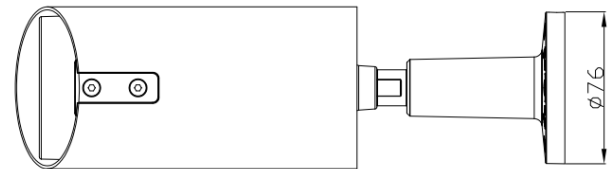

## 6MP Human & Vehicle Detection IR Bullet IP Camera

### Features:

- ❖ 1/2.8" Sony CMOS sensor
- ❖ 6MP HD resolution 3072 x 2048 output
- ❖ Ultra low illumination 0.01Lux
- ❖ • Day/Night (ICR), AWB, 2D/3D-DNR, IR-CUT, Privacy Mask, Mirror
- ❖ • D-WDR, Motion Detection, Human Detection, Vehicle Detection
- ❖ • RTSP and Onvif 17.06 compatible
- ❖ • H.265/H.264 dual-stream media server
- ❖ • Easy-to-use P2P Cloud service
- ❖ • Multi web browser, PC Client, mobile APP remote access
- ❖ RJ45 100Mbps network port, IEEE802.3af PoE
- ❖ Lightning protection 4000V
- ❖ Strong water-proof housing, IP66
- ❖ 20 pcs Array IR Led, IR distance 40 meters
- ❖ HD 2.8-12 mm varifocal lens

## Technical Specifications

<b>Model</b>	<b>ON-716AHZ57EA</b>
<b>Camera</b>	
Image Sensor	1/2.8" Sony CMOS
Effective Pixels	3072(H)×2048 (V)
Electronic Shutter	AUTO, 1/25s ~ 1/100000s
Min. Illumination	0.01Lux@F1.2(AGC ON), 0Lux IR on
Day/Night	Auto/Color/(B/W)/Timing
WDR	Digital WDR
White Balance	Auto/Manual
AGC/BLC/HLC	Support
DNR	2D/3D DNR
Other	Multi-lines OSD, Motion Detection, Privacy Mask, Mirror
<b>Encode</b>	
Video Standard	H.264/H.265
Video Resolution	Main Stream: 25fps@6MP(3072x2048)/5MP(2592x1944), 30fps@4MP/3MP/1080P/720P Sub stream: 30fps@D1/VGA/360P/CIF, etc.
Video Bitrates	64Kbps - 8Mbps, VBR/CBR
Audio Standard	G.711-u/G.711-a/AAC
Built-in Mic	Optional
SD Slot	Optional
Smart Event	Human Detection Vehicle Detection Motion Detection
<b>IR Led</b>	
IR Led	20 pcs SMD IR Leds
IR Distance	40 M
<b>Lens</b>	
Focal length	2.8-12 mm varifocal lens
<b>Network Services</b>	
Protocol	HTTP(S)/RTSP/RTMP/FTP/NFS/SMTP/DHCP/NTP, etc.
P2P	Yes
Web	IE , Firefox 32bit ESR, etc.
Media	CMS, Android, IOS
ONVIF	17.06 compatible
<b>General</b>	
Network Port	1-RJ45, 100Mbps, POE optional
Power Supply	12 VDC ± 10%
Power Consumption	< 6 W
Operating Temp.	-30°C -(+60)°C, 10%-90%RH