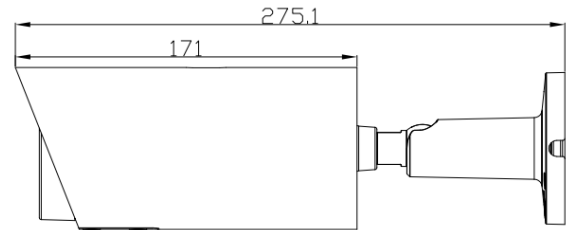

### Features:

- ❖ 1/2.8" Sony CMOS sensor
- ❖ 6MP HD resolution 3072 x 2048 output
- ❖ Ultra low illumination 0.01Lux
- ❖ • Day/Night (ICR), AWB, 2D/3D-DNR, IR-CUT, Privacy Mask, Mirror
- ❖ • D-WDR, Motion Detection, Human Detection, Vehicle Detection
- ❖ • RTSP and Onvif 17.06 compatible
- ❖ • H.265/H.264 dual-stream media server
- ❖ • Easy-to-use P2P Cloud service
- ❖ • Multi web browser, PC Client, mobile APP remote access
- ❖ RJ45 100Mbps network port, IEEE802.3af PoE
- ❖ Lightning protection 4000V
- ❖ Strong water-proof housing, IP66
- ❖ 20 pcs Array IR Led, IR distance 40 meters
- ❖ HD 2.8-12 mm varifocal lens