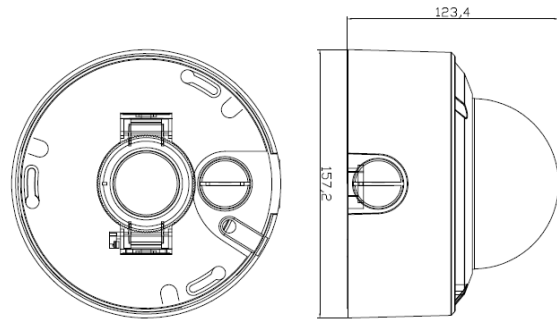

Model: ON-755AHBB78A

5MP VCA Smart AI Dome IP camera

Features:

- 1/2.7" 5MP CMOS sensor
- 5MP HD resolution 2880*1620@25fps Smart encoding
- Ultra low illumination 0.01Lux
- 2-Exposure Line WDR upto 100dB
- Scenes switching, Day/Night (ICR), AWB, 2D/3D-DNR, Rotation 90°
- Slow Shutter, light control, White Balance, Defog
- OSD , Privacy Mask, ROI, Watermark
- Smart Intelligent Cross Line, Enter Area, Leave Area, Intrusion, People Flow Counting, Crowd Density Monitoring ,human detection, vehicle detection
- RTSP and Onvif 17.06 compatible
- Common event Motion Detection, Tampering Alarm, Audio Detection
- H.265/H.264 three-stream media server
- Easy-to-use P2P Cloud service
- Multi web browser, PC Client, mobile APP remote access
- RJ45 100mbps network port, IEEE802.3af PoE