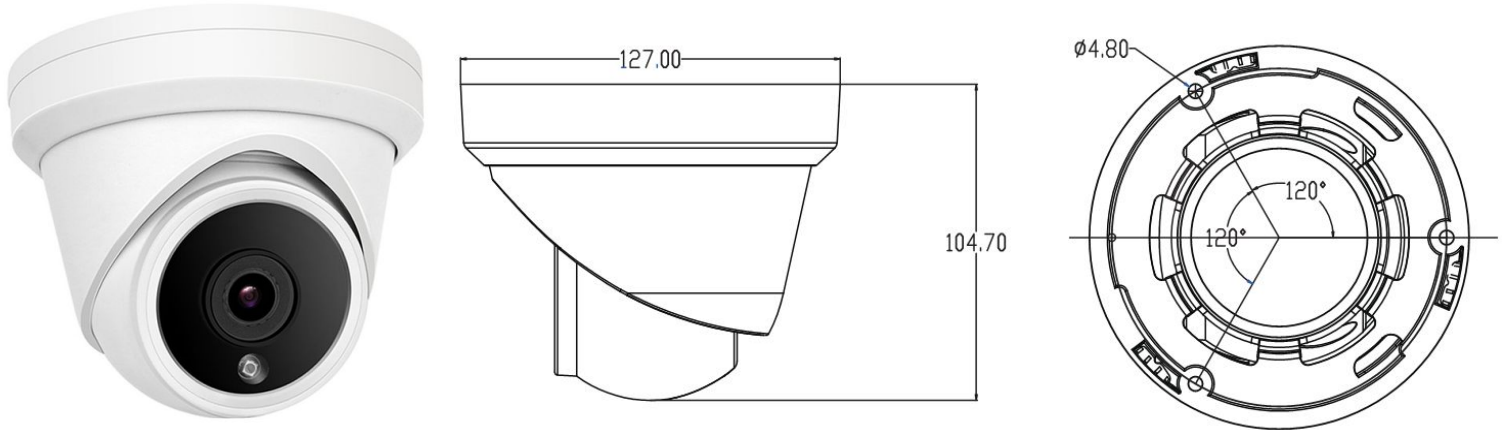

Model: ON-755AHBB97A

5MP VCA Smart AI turret IP camera

Features:

- 1/2.7" 5MP CMOS sensor
- 5MP HD resolution 2880*1620@25fps Smart encoding
- Ultra low illumination 0.01Lux
- 2-Exposure Line WDR upto 100dB
- Scenes switching, Day/Night (ICR), AWB, 2D/3D-DNR, Rotation 90°
- Slow Shutter, light control, White Balance, Defog
- OSD , Privacy Mask, ROI, Watermark
- Smart Intelligent Cross Line, Enter Area, Leave Area, Intrusion, People Flow Counting, Crowd Density Monitoring
- RTSP and Onvif 17.06 compatible
- Common event Motion Detection, Tampering Alarm, Audio Detection
- H.265/H.264 three-stream media server
- Easy-to-use P2P Cloud service
- Multi web browser, PC Client, mobile APP remote access
- RJ45 100mbps network port, IEEE802.3af PoE

- Lightning protection 4000V
- Strong water-proof housing, IP67
- 18 pcs SMD IR Led, IR distance 20-30 meters
- HD 2.8/3.6 mm fixed lens optional
- **Support human body and Vehicle detection**

Technical Specifications: