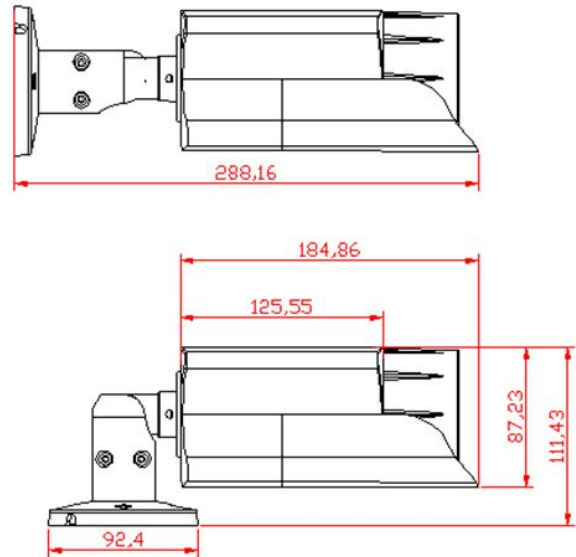

Model: **ON-755AHZ86A**

5MP VCA Smart AI Bullet IP camera

Features:

- 1/2.7" 5MP CMOS sensor
- 5MP HD resolution 2880*1620@25fps Smart encoding
- Ultra low illumination 0.01Lux
- 2-Exposure Line WDR upto 100dB
- Scenes switching, Day/Night (ICR), AWB, 2D/3D-DNR, Rotation 90°
- Slow Shutter, light control, White Balance, Defog
- OSD , Privacy Mask, ROI, Watermark
- Smart Intelligent Cross Line, Enter Area, Leave Area, Intrusion, People Flow Counting, Crowd Density Monitoring ,human detection, vehicle detection
- RTSP and Onvif 17.06 compatible
- Common event Motion Detection, Tampering Alarm, Audio Detection

- H.265/H.264 three-stream media server
- Easy-to-use P2P Cloud service
- Multi web browser, PC Client, mobile APP remote access
- RJ45 100mbps network port, IEEE802.3af PoE
- Lightning protection 4000V
- Strong water-proof housing, IP66
- 4 pcs Array IR Led, IR distance 70-80 meters
- HD 5-50 mm varifocal lens

Technical Specifications:

Model	ON-755AHZ86A
Camera	
Image Sensor	1/2.7" 5MP CMOS
Effective Pixels	2888H x 1628V
Electronic Shutter	AUTO, 1/25s ~ 1/100000s
Min. Illumination	0.01Lux@F1.2(AGC ON), 0Lux IR on
Day/Night	Auto/Color/(B/W)/Timing
WDR	2-Exposure Line WDR upto 100dB
White Balance	Auto/Manual
AGC/BLC/HLC	Support
DNR	2D/3D DNR
Other	Multi-lines OSD, Privacy Mask, ROI, Watermark, Low Shutter, Scenes
Encode	
Video Standard	H.264/H.265
Video Resolution	Main Stream: 25fps@5MP(2880x1620)/4MP(2560x1440), 30fps@3MP(2304x1296)/1080P Sub stream: 30fps@720P/D1/640x360/CIF Third stream: D1, 640x360,CIF
Video Bitrates	128kbps – 6144kbps, VBR/CBR
Audio Standard	G.711-u/G.711-a
Built-in Mic	Yes
Intelligent Detection	Human Detection, Vehicle Detection Cross Line, Enter Area, Leave Area, Intrusion, People Flow Counting, Crowd Density Monitoring
IR Led	
IR Led	4 pcs Array IR Leds
IR Distance	70-80 M
Lens	
Focal length	5-50 mm varifocal Lens
Optional Function	
Built in Microphone	