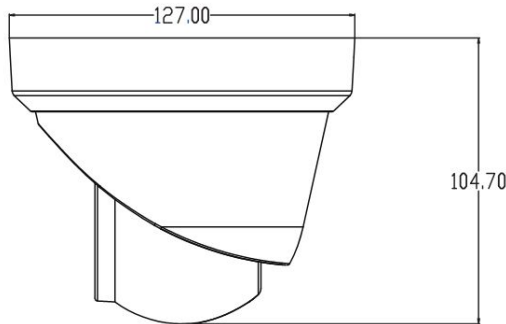

### Features:

- 1/2.7" 5MP CMOS sensor
- 5MP HD resolution 2880\*1620@25fps Smart encoding
- Ultra low illumination 0.01Lux
- 2-Exposure Line WDR upto 100dB
- Scenes switching, Day/Night (ICR), AWB, 2D/3D-DNR, Rotation 90°
- Slow Shutter, light control, White Balance, Defog
- OSD , Privacy Mask, ROI, Watermark
- Smart Intelligent Cross Line, Enter Area, Leave Area, Intrusion, People Flow Counting, Crowd Density Monitoring
- RTSP and Onvif 17.06 compatible
- Common event Motion Detection, Tampering Alarm, Audio Detection
- H.265/H.264 three-stream media server
- Easy-to-use P2P Cloud service