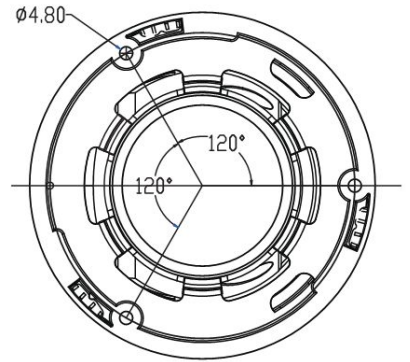

### Features:

- 1/2.7" 5MP CMOS sensor
- 5MP HD resolution 2880\*1620@25fps Smart encoding
- Ultra low illumination 0.01Lux
- 2-Exposure Line WDR upto 100dB
- Scenes switching, Day/Night (ICR), AWB, 2D/3D-DNR, Rotation 90°
- Slow Shutter, light control, White Balance, Defog
- OSD , Privacy Mask, ROI, Watermark
- Smart Intelligent Cross Line, Enter Area, Leave Area, Intrusion, People Flow Counting, Crowd Density Monitoring
- RTSP and Onvif 17.06 compatible
- Common event Motion Detection, Tampering Alarm, Audio Detection
- H.265/H.264 three-stream media server
- Easy-to-use P2P Cloud service

## Technical Specifications:

<b>Model</b>	<b>ON-755CB97A</b>
<b>Camera</b>	
Image Sensor	1/2.7" 5MP CMOS
Effective Pixels	2888H x 1628V
Electronic Shutter	AUTO, 1/25s ~ 1/100000s
Min. Illumination	0.01Lux@F1.2(AGC ON), 0Lux IR on
Day/Night	Auto/Color/(B/W)/Timing
WDR	2-Exposure Line WDR upto 100dB
White Balance	Auto/Manual
AGC/BLC/HLC	Support
DNR	2D/3D DNR
Other	Multi-lines OSD, Privacy Mask, ROI, Watermark, Low Shutter, Scenes
<b>Encode</b>	
Video Standard	H.264/H.265
Video Resolution	Main Stream: 25fps@5MP(2880x1620)/4MP(2560x1440), 30fps@3MP(2304x1296)/1080P Sub stream: 30fps@720P/D1/640x360/CIF Third stream: D1, 640x360, CIF
Video Bitrates	128kbps – 6144kbps, VBR/CBR
Audio Standard	G.711-u/G.711-a
Built-in Mic	Yes
Intelligent Detection	Human Detection, Vehicle Detection Cross Line, Enter Area, Leave Area, Intrusion, People Flow Counting, Crowd Density Monitoring
<b>Leds and distance</b>	
Leds	2PCS Soft & Warm Supplemental Lights
light distance	25-30 M
<b>Lens</b>	
Focal length	HD 2.8mm F1.0 true starlight lens
<b>Optional Function</b>	
Built in Microphone optional	
<b>Network Services</b>	
Protocol	HTTP(s)/IPv6/TCP/UDP/RTP/RTSP/FTP/SMTP/DDNS/DHCP/PPPoE