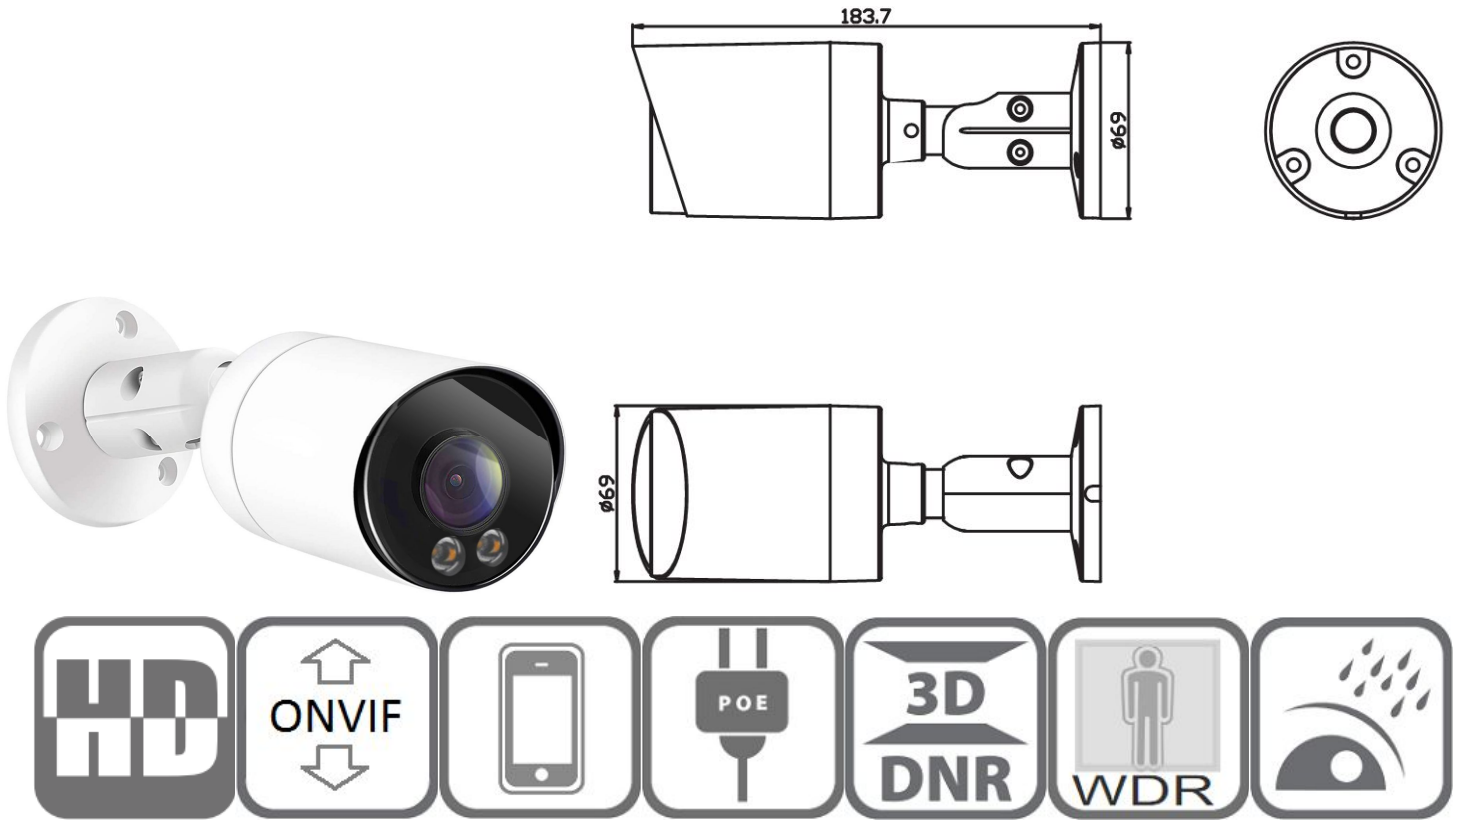

Model: **ON-755CZ49EA**

5MP ColorVu VCA Smart AI Bullet IP Camera

Features:

- 1/2.7" 5MP CMOS sensor
- 5MP HD resolution 2880*1620@25fps Smart encoding
- Ultra low illumination 0.01Lux
- 2-Exposure Line WDR upto 100dB
- Scenes switching, Day/Night (ICR), AWB, 2D/3D-DNR, Rotation 90°
- Slow Shutter, light control, White Balance, Defog
- OSD , Privacy Mask, ROI, Watermark
- Smart Intelligent Cross Line, Enter Area, Leave Area, Intrusion, People Flow Counting, Crowd Density Monitoring
- RTSP and Onvif 17.06 compatible
- Common event Motion Detection, Tampering Alarm, Audio Detection

- H.265/H.264 three-stream media server
- Easy-to-use P2P Cloud service
- Multi web browser, PC Client, mobile APP remote access
- RJ45 100mbps network port, IEEE802.3af PoE
- Lightning protection 4000V
- Strong water-proof housing, IP67
- 2PCS Soft & Warm Supplemental Light, Light distance:25-30M
- HD 2.8mm F1.0 true starlight lens

Technical Specifications:

Model	ON-755CZ49EA
Camera	
Image Sensor	1/2.7" 5MP CMOS
Effective Pixels	2888H x 1628V
Electronic Shutter	AUTO, 1/25s ~ 1/100000s
Min. Illumination	0.01Lux@F1.2(AGC ON), 0Lux IR on
Day/Night	Auto/Color/(B/W)/Timing
WDR	2-Exposure Line WDR upto 100dB
White Balance	Auto/Manual
AGC/BLC/HLC	Support
DNR	2D/3D DNR
Other	Multi-lines OSD, Privacy Mask, ROI, Watermark, Low Shutter, Scenes
Encode	
Video Standard	H.264/H.265
Video Resolution	Main Stream: 25fps@5MP(2880x1620)/4MP(2560x1440), 30fps@3MP(2304x1296)/1080P Sub stream: 30fps@720P/D1/640x360/CIF Third stream: D1, 640x360,CIF
Video Bitrates	128kbps – 6144kbps, VBR/CBR
Audio Standard	G.711-u/G.711-a
Built-in Mic	Yes
Intelligent Detection	Human Detection, Vehicle Detection Cross Line, Enter Area, Leave Area, Intrusion, People Flow Counting, Crowd Density Monitoring
Leds and distance	
Leds	2PCS Soft & Warm Supplemental Lights
light distance	25-30 M
Lens	
Focal length	HD 2.8mm F1.0 true starlight lens
Optional Function	
Built in Microphone optional	