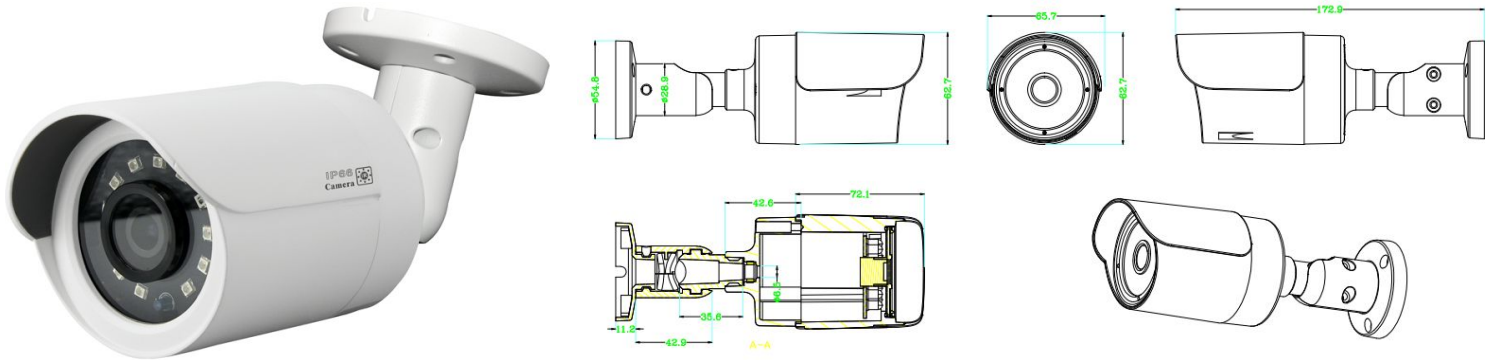

**Model: ON-A612FAHZ37FA**

## 2.1MP 1080P 4 IN 1 Bullet Camera

### Features:

- ❖ 4-in-1 HDCVI / HDTV/AHD / CVBS optional output
- ❖ Full HD resolution 1920 x 1080P with Sony CMOS sensor
- ❖ Ultra low illumination 0.001Lux
- ❖ Up to 300M long distance and high speed real time monitoring
- ❖ OSD menu control up the coaxial cable (UTC)
- ❖ AWB, AGC, BLC, 2D/3D-DNR
- ❖ D-WDR, Slow-Shutter, Sens up, Defog
- ❖ Motion Detection, Privacy Mask, Mirror
- ❖ Lightning protection
- ❖ Strong water-proof housing, IP66
- ❖ 18 pcs SMD IR Leds, IR distance 20-30 meters
- ❖ 3.6 / 6 mm fixed lens

## Technical Specifications:

<b>Model</b>	<b>ON-A612FAHZ37FA</b>
<b>Camera</b>	
Image Sensor	1/2.8" 2.1 Mega pixels Sony CMOS
Chipset	IMX307+NVP2441H
Effective Pixels	1945(H)×1097 (V)
Video Resolution	1080P@25/30fps
Electronic Shutter	AUTO, 1/25 - 1/50,000s
Min. Illumination	0.001Lux@F1.2(AGC ON), 0Lux IR on
Video System	PAL/NTSC
Video Output	1 -BNC, HDCVI / HDTVII/AHD/CVBS , adjustable
Video Switch	DIP Switch
Day/Night	Color
WDR	Digital WDR
White Balance	AWB/ATW/Indoor/Outdoor/Manual
AGC/BLC	Support
DNR	2D 3D NR
OSD Menu	Multiple languages OSD menu control up the coaxial cable (UTC)
Other	Sens-up,Defog, Motion, Privacy Mask, Mirror, Flip
<b>Lens</b>	
Focal length	2.8/3.6mm
<b>General</b>	
IR LED	18 pcs SMD IR Leds
IR Distance	20-30 M
Power Supply	12 VDC ± 10%
Power Consumption	< 5 W
Operating Temp.	-20°C-(+60)°C, 10%-90%RH