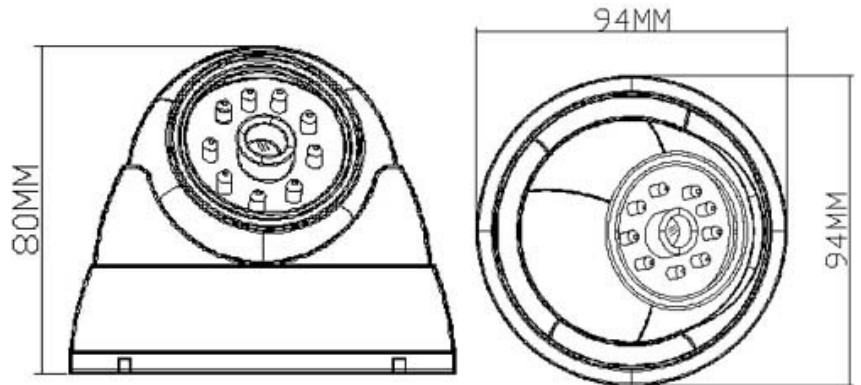

**Model: ON-A955AHBB94CA**

**5 MP 4in1 IR DOME Camera**

### Features:

- ❖ 4-in-1 HDTV/HDCVI /AHD / CVBS optional output
- ❖ UHD resolution 2560×1944P CMOS sensor
- ❖ Ultra low illumination 0.01Lux
- ❖ Up to 300M long distance and high speed real time monitoring
- ❖ OSD menu control up the coaxial cable (UTC)
- ❖ Low light and perfect night vision
- ❖ Day/Night (ICR), AWB, AGC, DNR
- ❖ Lightning protection
- ❖ Strong water-proof housing, IP66
- ❖ 18 pcs New IR Leds, IR distance 30 meters
- ❖ 3.6 / 6 mm fixed lens

## Technical Specifications:

<b>Model</b>	<b>ON-A955AHBB94CA</b>
<b>Camera</b>	
Image Sensor	1/2.8" 5 Mega pixels Sony IMX335 CMOS
Chipset	IMX335+FH8538M
Effective Pixels	2560(H)×1944 (V)
Video Resolution	AHD/TVI 20 fps@2560×1944P, CVI 30 fps@2560×1440P, adjustable
Electronic Shutter	AUTO, 1/25 - 1/50,000s
Min. Illumination	0.01Lux@F1.2(AGC ON), 0Lux IR on
Video System	PAL/NTSC
Video Output	1 channel, HDCVI / HDTV/ AHD/ CVBS , adjustable
Video Switch	DIP switch
Day/Night	Auto/Color/(B/W)/EXT
White Balance	ATW/Manual
DNR	2D NR
OSD Menu	Multiple languages OSD menu control up the coaxial cable (UTC)
Other	
<b>IR Led</b>	
IR Led	18 pcs 850nm SMD IR Leds
IR Distance	30 M
<b>Lens</b>	
Focal length	3.6 / 6 mm fixed lens
<b>General</b>	
Power Supply	12 VDC ± 10%
Power Consumption	< 5 W
Operating Temp.	-20°C -(+60)°C, 10%-90%RH