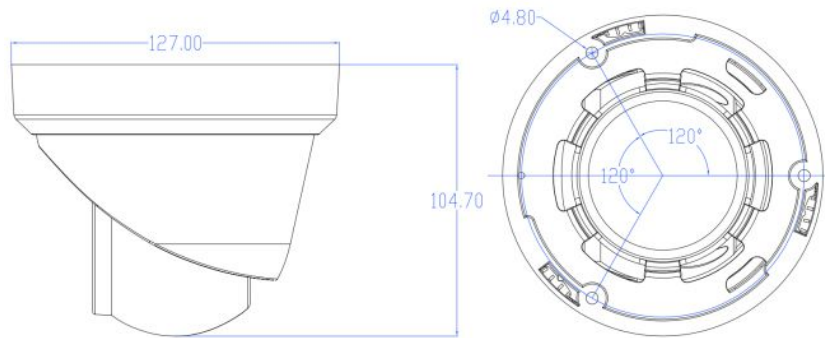

Model: **ON-A955AHBB97A**

5 MP 4in1 IR Dome Camera

Features:

- ❖ 4-in-1 HDTV/HDCVI /AHD / CVBS optional output
- ❖ UHD resolution 2560×1944P CMOS sensor
- ❖ Ultra low illumination 0.01Lux
- ❖ Up to 300M long distance and high speed real time monitoring
- ❖ OSD menu control up the coaxial cable (UTC)
- ❖ Low light and perfect night vision
- ❖ Day/Night (ICR), AWB, AGC, DNR
- ❖ Lightning protection
- ❖ Strong water-proof housing, IP66
- ❖ 3.6 mm MP Fix lens
- ❖ 18PCS SMD Array LEDs, 30M IR Distance

Technical Specifications:

Model	ON-A955AHBB97A
Camera	
Image Sensor	1/2.8" 5 Mega pixels Sony IMX335 CMOS
Chipset	IMX335+FH8538M
Effective Pixels	2560(H)×1944 (V)
Video Resolution	AHD/TVI 20 fps@2560×1944P, CVI 30 fps@2560×1440P, adjustable
Electronic Shutter	AUTO, 1/25 - 1/50,000s
Min. Illumination	0.01Lux@F1.2(AGC ON), 0Lux IR on
Video System	PAL/NTSC
Video Output	1 channel, HDCVI / HDTV/ AHD/ CVBS , adjustable
Video Switch	DIP switch
Day/Night	Auto/Color/(B/W)/EXT
White Balance	ATW/Manual
DNR	2D NR
OSD Menu	Multiple languages OSD menu control up the coaxial cable (UTC)
Other	
IR Led	
IR Led	18pcs SMD Array IR Led
IR Distance	30m
Lens	
Focal length	3.6mm fixed lens
General	
Power Supply	12 VDC ± 10%
Power Consumption	< 5 W
Operating Temp.	-20°C-(+60)°C, 10%-90%RH