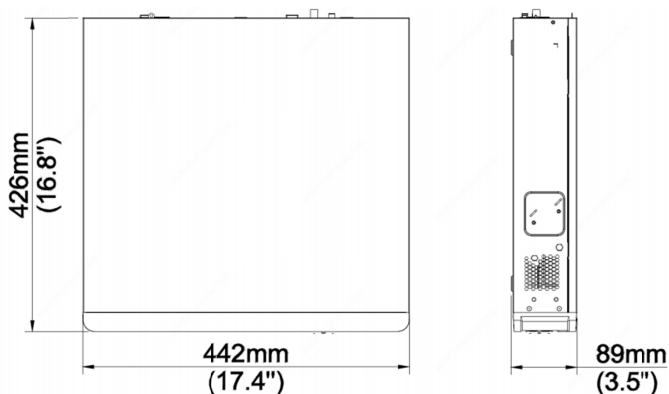

Dimensions