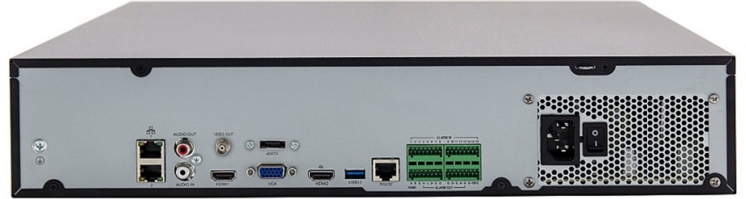

### Features:

- Support Ultra H.265/H.265/H.264 video formats
- 64-channel input
- Third-party IP cameras supported with ONVIF conformance: Profile S, Profile G, Profile T
- Support 2-ch HDMI, 1-ch VGA. HDMI1 and HDMI2 up to 4K (3840x2160) resolution
- HDMI1, HDMI2, VGA independent outputs provided
- Up to 12 Megapixels resolution recording
- Support RAID 0, 1, 5, 6, 10
- 8 SATA HDDs, Up to 10TB for each HDD
- Various fisheye dewarping modes for live view and playback for both web interface and GUI
- Support N+1 Hot spare
- Support for 12V Power output
- ANR technology to enhance the storage reliability when the network is disconnected
- Support cloud upgrade